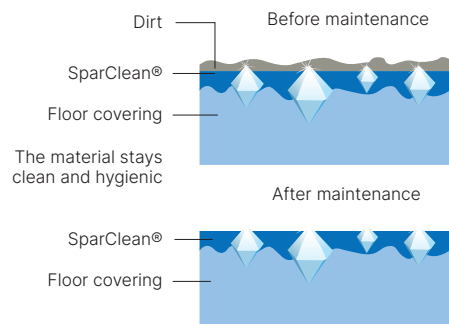

Terra

Tempestas

Calculus

Scan the QR Code
for full product
specification

**PROMO
PRICE**
£165.99
/m²

SparClean®

New generation of surface treatment for Tarasafe safety flooring.

SparClean® is a powder coated treatment that when heated forms a totally smooth surface between the mineral crystal particles, eliminating dirt traps and setting new standards for cleanliness and hygiene. The unique method of manufacture ensures that the slip resistance of the Tarasafe safety flooring is not impaired in any way, yet provides a safety floor that is easy to clean.

SparClean® is a permanent surface treatment that gives extreme resistance to soiling and staining, offers excellent resistance to chemicals and ensures long term product durability.

Polyurethane surface treatment

PUR+ surface treatment provides excellent cleaning characteristics and improved resistance to scratching. It significantly delays application of wax and provides excellent resistance to chemicals.

The original no-polish-for-life solution.