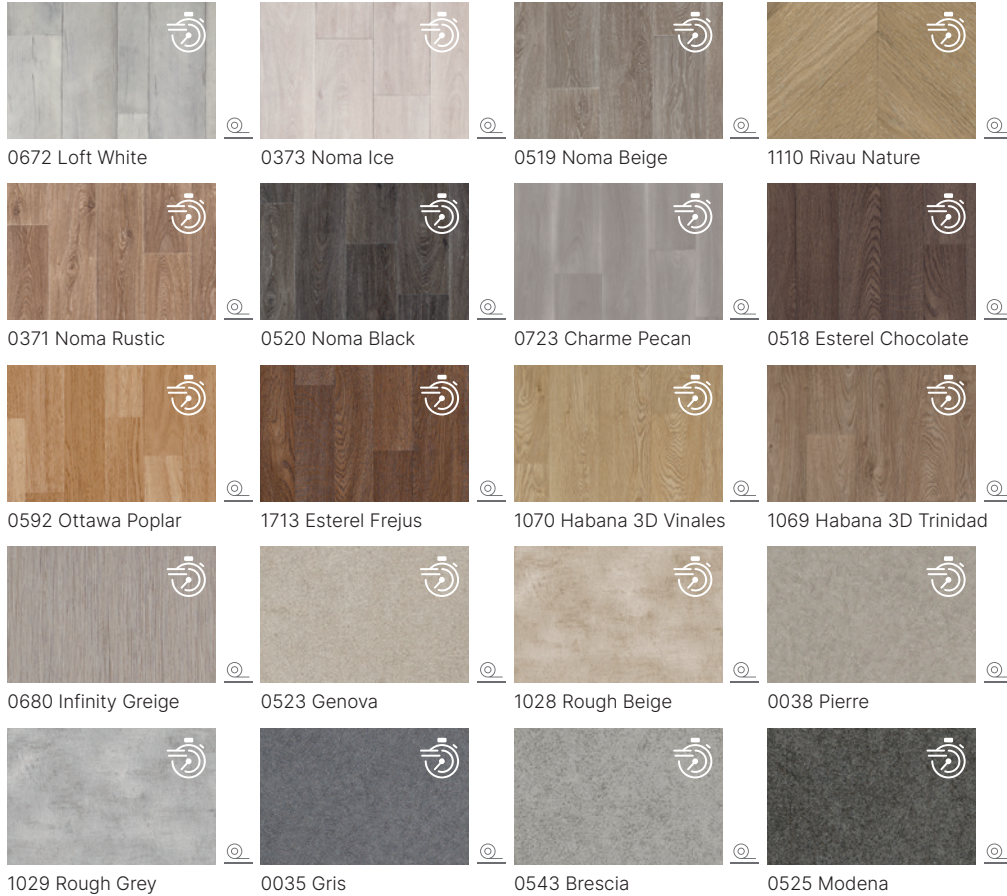

Tarasafe Impression

Contract Safety Flooring

100% recyclable

- > Tough and durable multipurpose floor covering, ideal for contract applications
- > A hygienic solution thanks to a revolutionary UV-cured Protocolsol® Control surface treatment