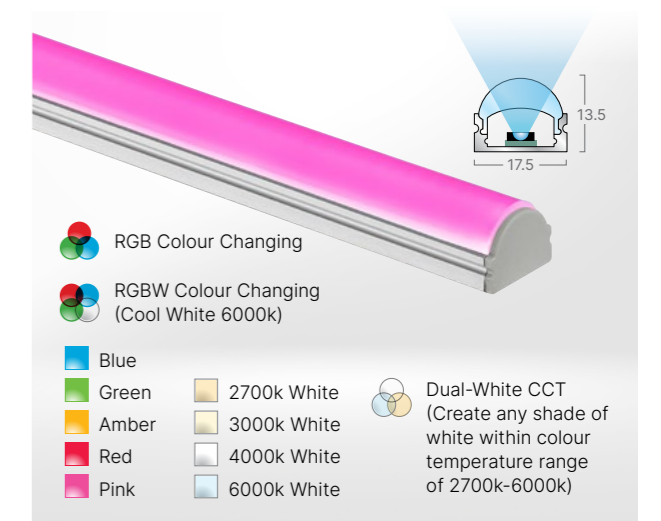

ALS/OL Optic Lens - [click here](#)