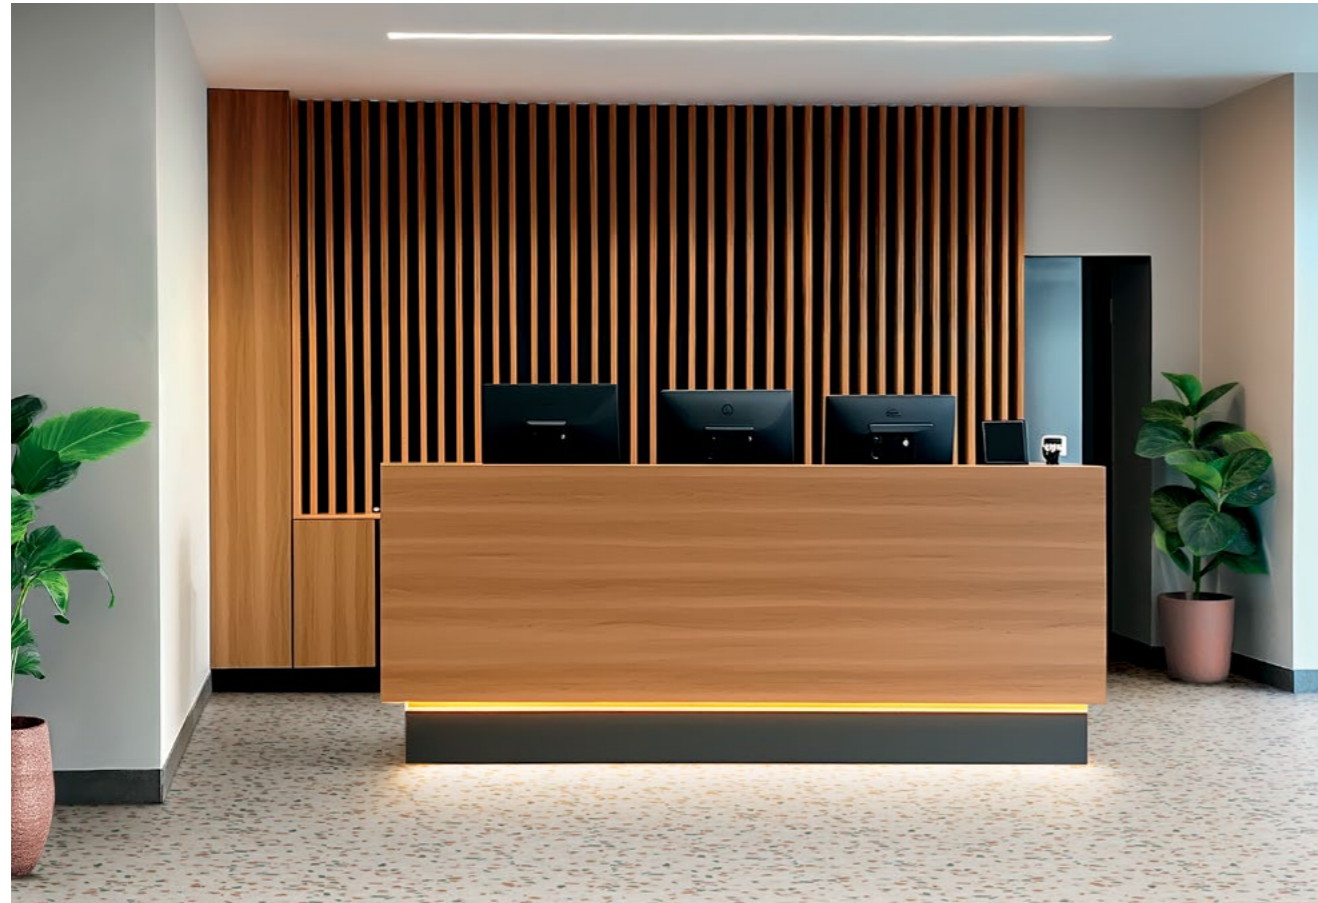

Welcome employees and visitors with a safe, accessible entrance using Barrier Matting to remove and retain dirt and moisture, reducing slips, maintenance costs and extending the lifespan of surrounding floorcoverings. Pair with realistic wood or mineral LVT and custom printed Wall Cladding for a clean, branded and lasting entrance.