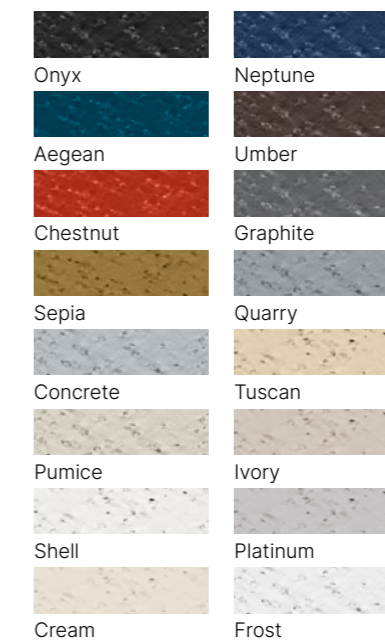

Xtra-grip

Conditions: Interior Dry / Interior Wet
Material: Pvc with mineral aggregate