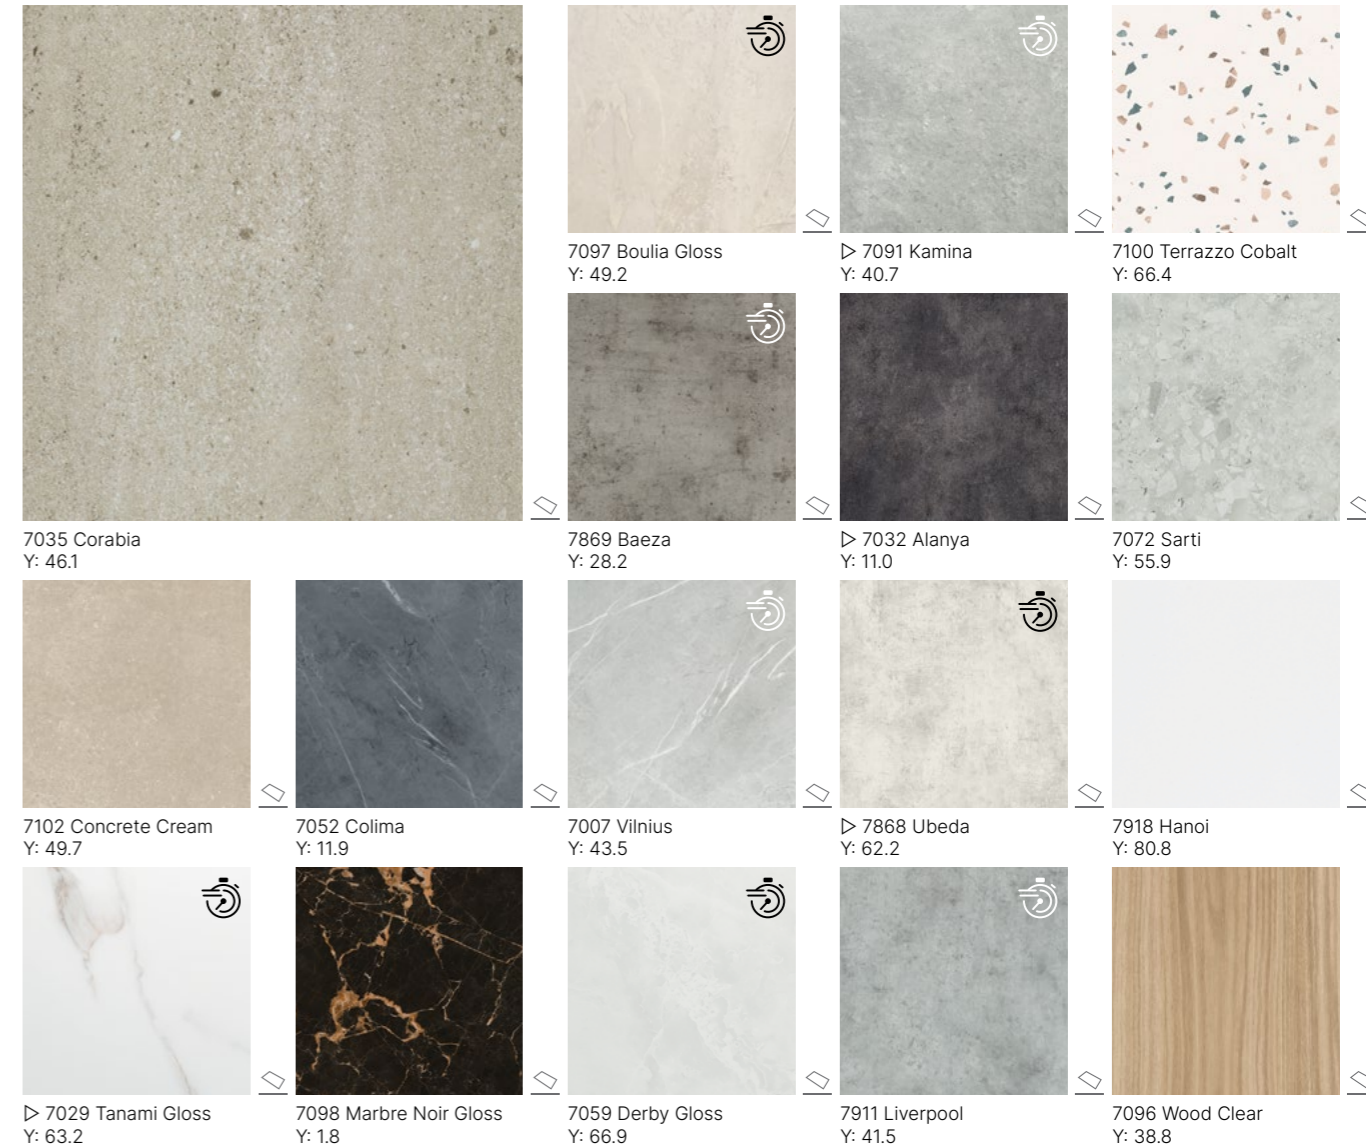

D-s3,d0 Fire Classification

Panel & Tile

Watertight

100% Recyclable

65cm x 37.5cm tiles stocked for quick delivery see [page 6](#)

Y = Light Reflectance Value (LRV)

▷ = Selected colours available in XXL panels