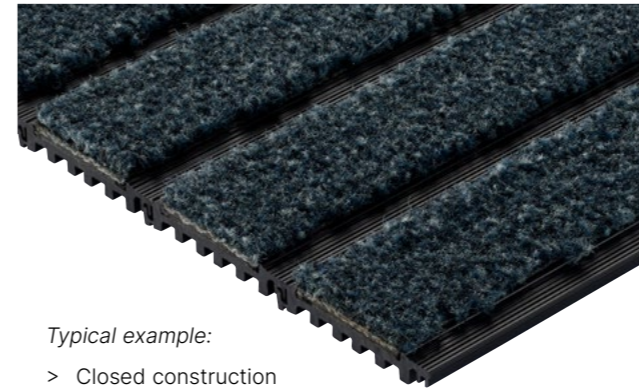

Typical example:

- > Closed construction
- > 12mm black PVC-u base
- > Boulevard 5000 Kingfisher wiper

Typical example:

- > Closed construction
- > 18mm Grey PVC-u base
- > Boulevard 6000 Shadow wiper