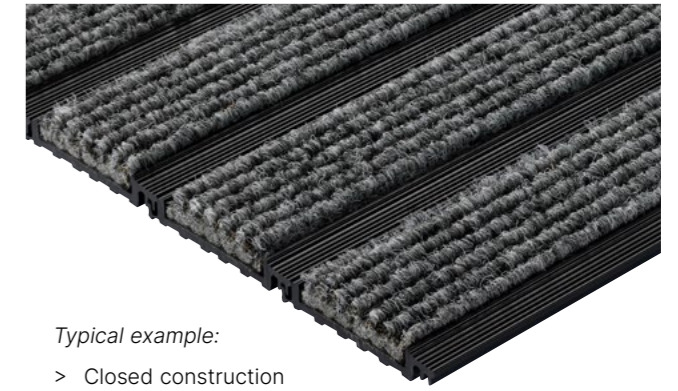

Typical example:

- > Closed construction
- > 12mm black PVC-u base
- > Calculus wiper

PVC-u base options

Black
Interior applications

Glacier (grey)
Interior applications

Textile wiper options

Terra
Interior applications

Tempestas
Interior applications

Calculus
Interior applications