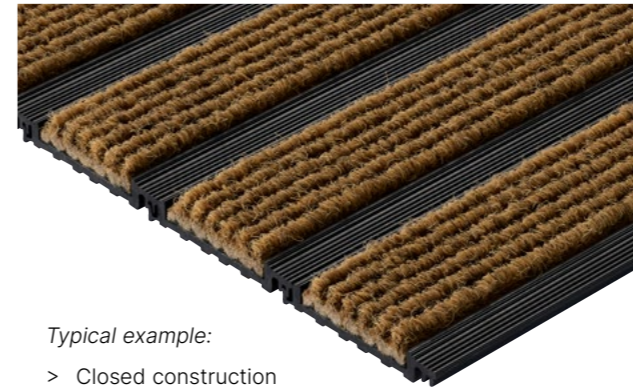

## Mat-in-a-Box® 1550 Hybrid Barrier Matting

Medium Traffic Resistance

Medium Wheeled Resistance

Medium Moisture & Dirt Retention

HSL Ramp Test - Low Risk of Slip

Fast Installation Time Saving

Typical example: