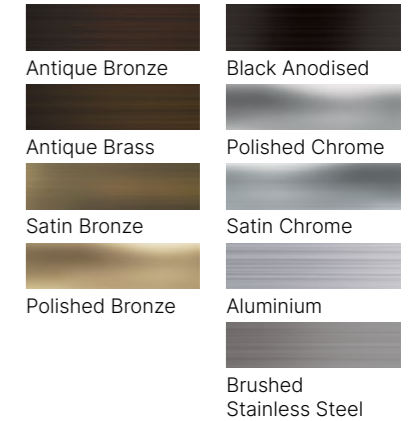

Channel finishes

3 Insert options