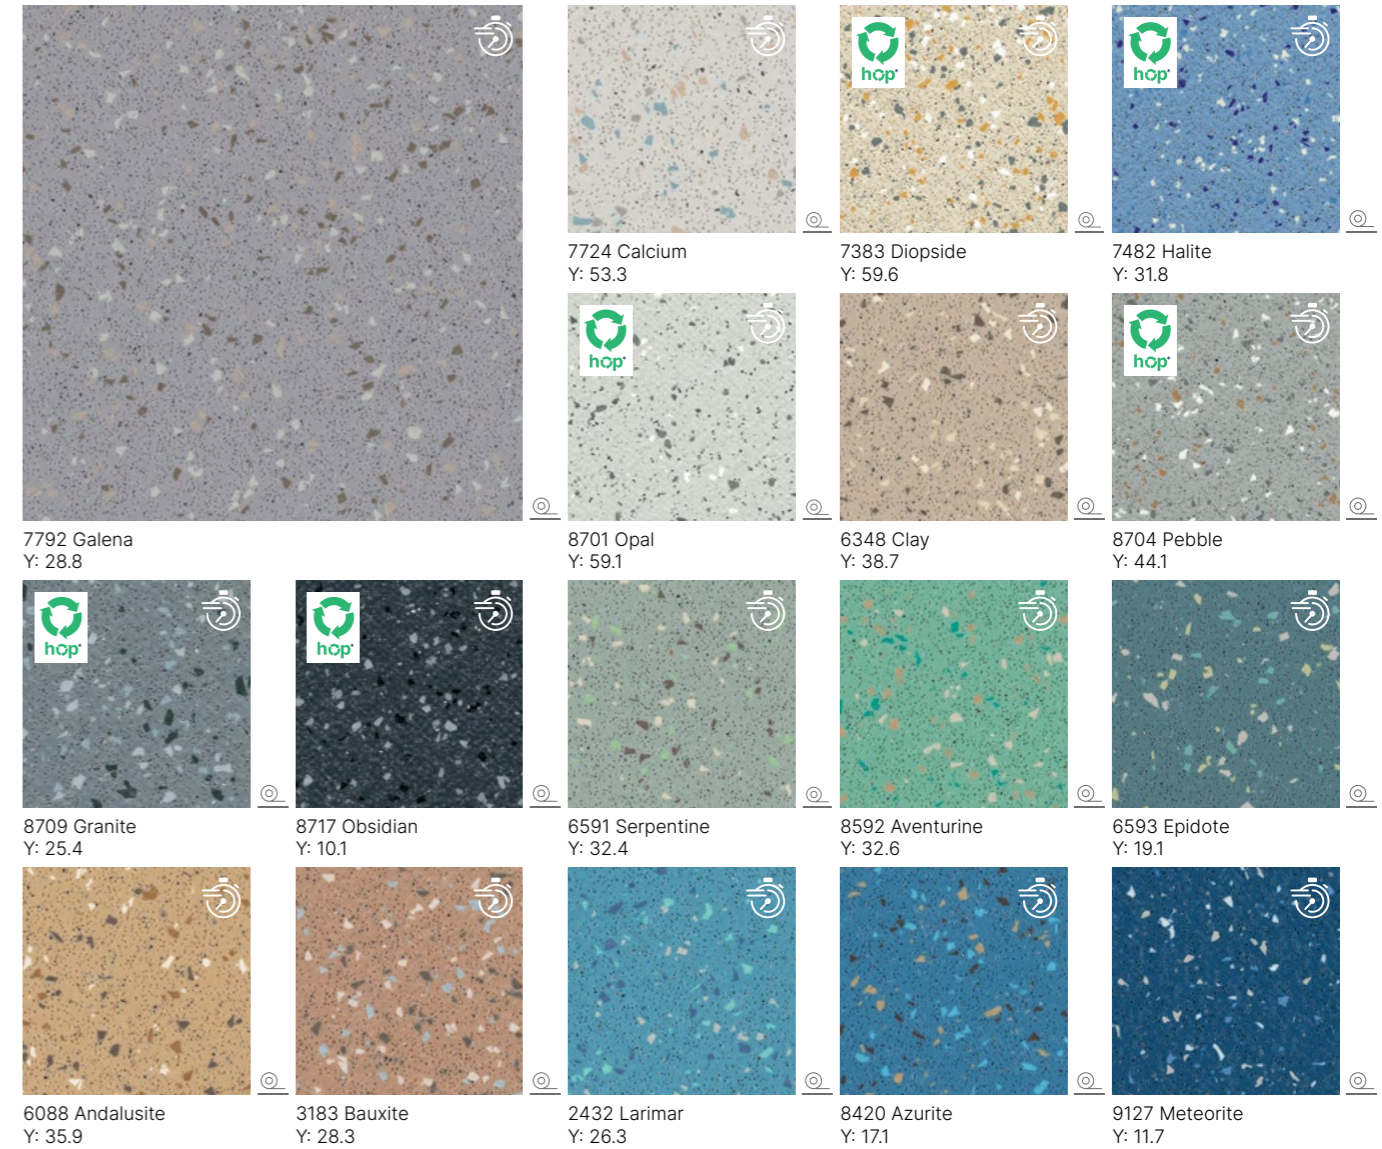

Tarasafe Ultra

Contract Safety Flooring

T Wear Group | HSE 36+ Slip Resistant | R10 Slip Resistant | 20 Roughness RTM / RZ | Y = Light Reflectance Value (LRV)

Compact | SparClean® | Stocked for quick delivery see [page 6](#) | *Available in Tarasafe Ultra hop