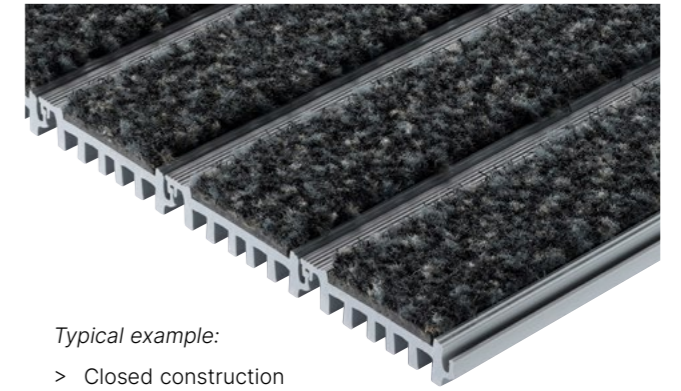

Typical example:

- > Closed construction
- > 12mm black PVC-u base
- > Boulevard 5000 Kingfisher wiper

Typical example:

- > Closed construction
- > 18mm Grey PVC-u base
- > Boulevard 6000 Shadow wiper