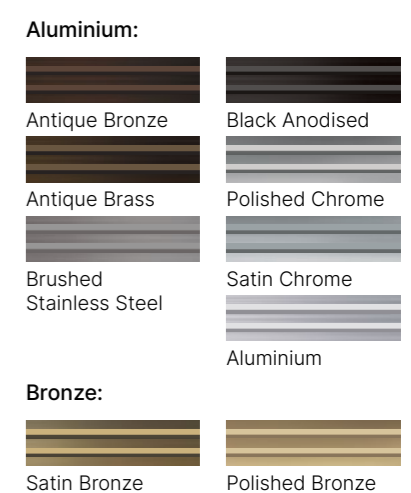

### Interior

Conditions: Interior Dry  
Material: Pvc with mineral inclusion

### Xtra-grip

Conditions: Interior Dry / Interior Wet  
Material: Pvc with mineral aggregate

### Metal Castellated

Conditions: Interior Dry / Interior Wet  
Material: Aluminium or bronze

To see our XT PVC-u Hardnose range visit: [www.gradus.com/xt-pvc-u-hardnose](http://www.gradus.com/xt-pvc-u-hardnose)