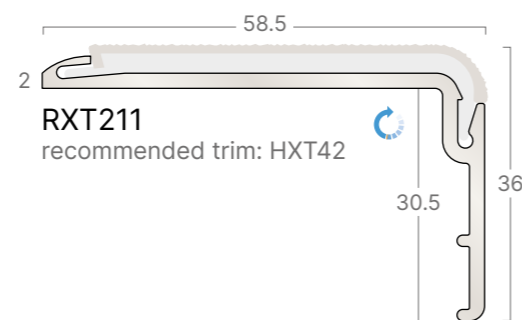

[Click for further information](#)

[Click for further information](#)

[Back to Floor Plan](#)

Taralay Impression Compact Rough Grey 1029 LRV 34.20

Installation example

[Back to Floor Plan](#)

Tarasafe H₂O Peyto 0024 LRV 43.70

Installation example

Mural Revela Ampara 7093 LRV 72.20

[Click for further information](#)

[Click for further information](#)

XT Stair Edgings

XT Range

Insert

Opal
LRV 76 NCS S 0603 - Y40R

Channel

Opal
LRV 75 NCS S 1002 - Y50R

[Back to Floor Plan](#)

[Click for further information](#)

Joint Trim - Aluminium

JT365

[Back to Floor Plan](#)

[Click for further information](#)