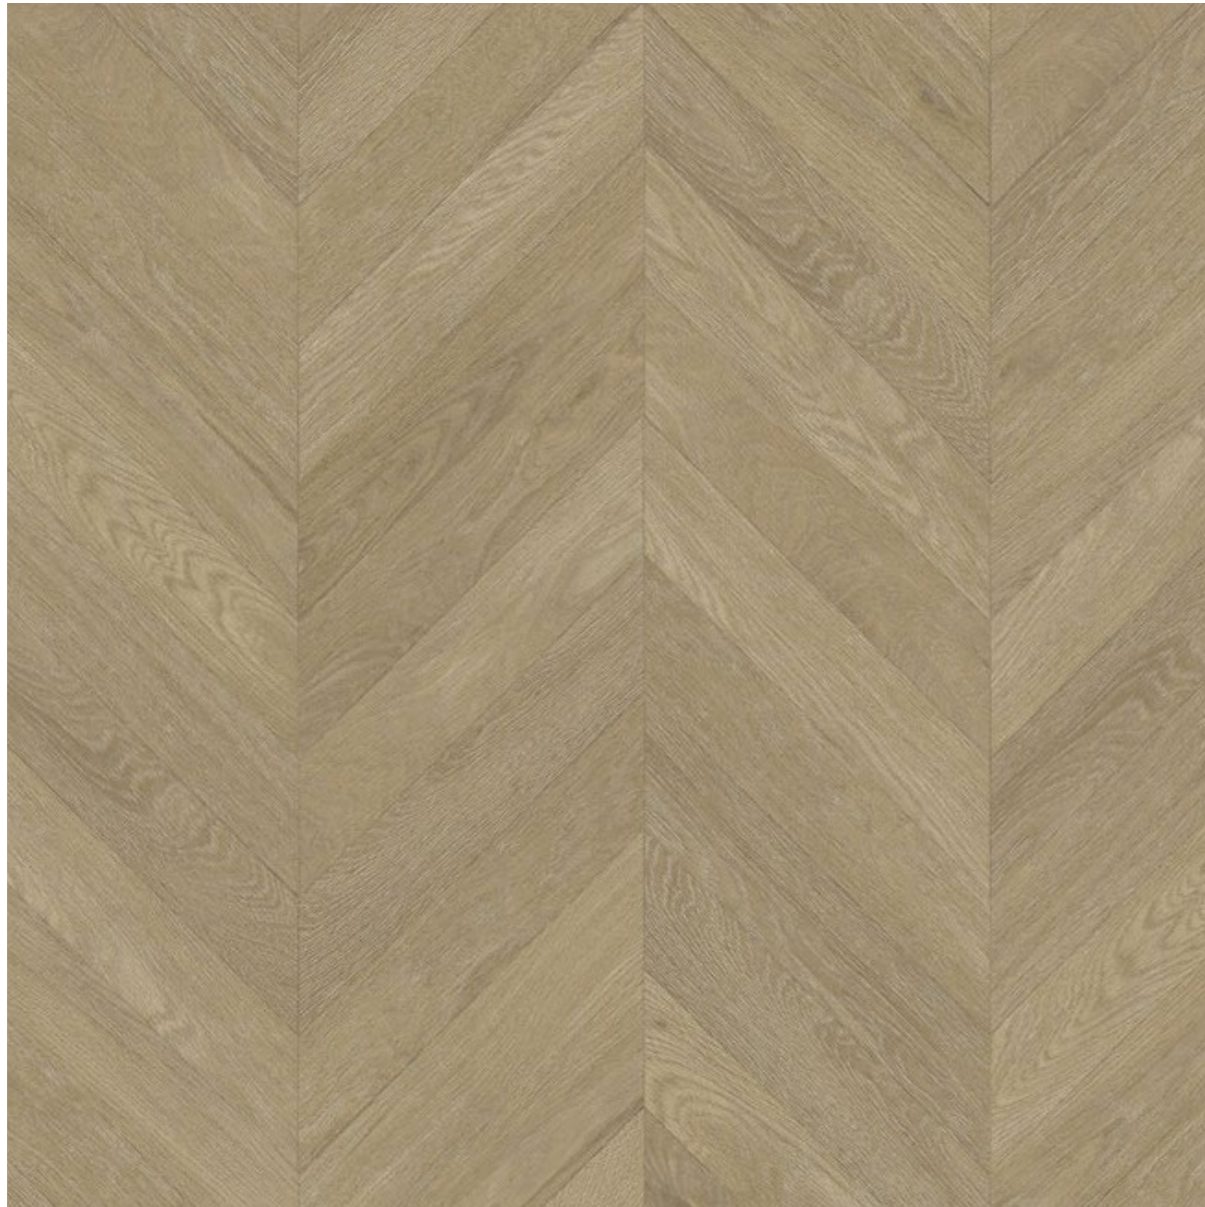

Taralay Impression Compact Rivau Nature 1110 LRV 30.00