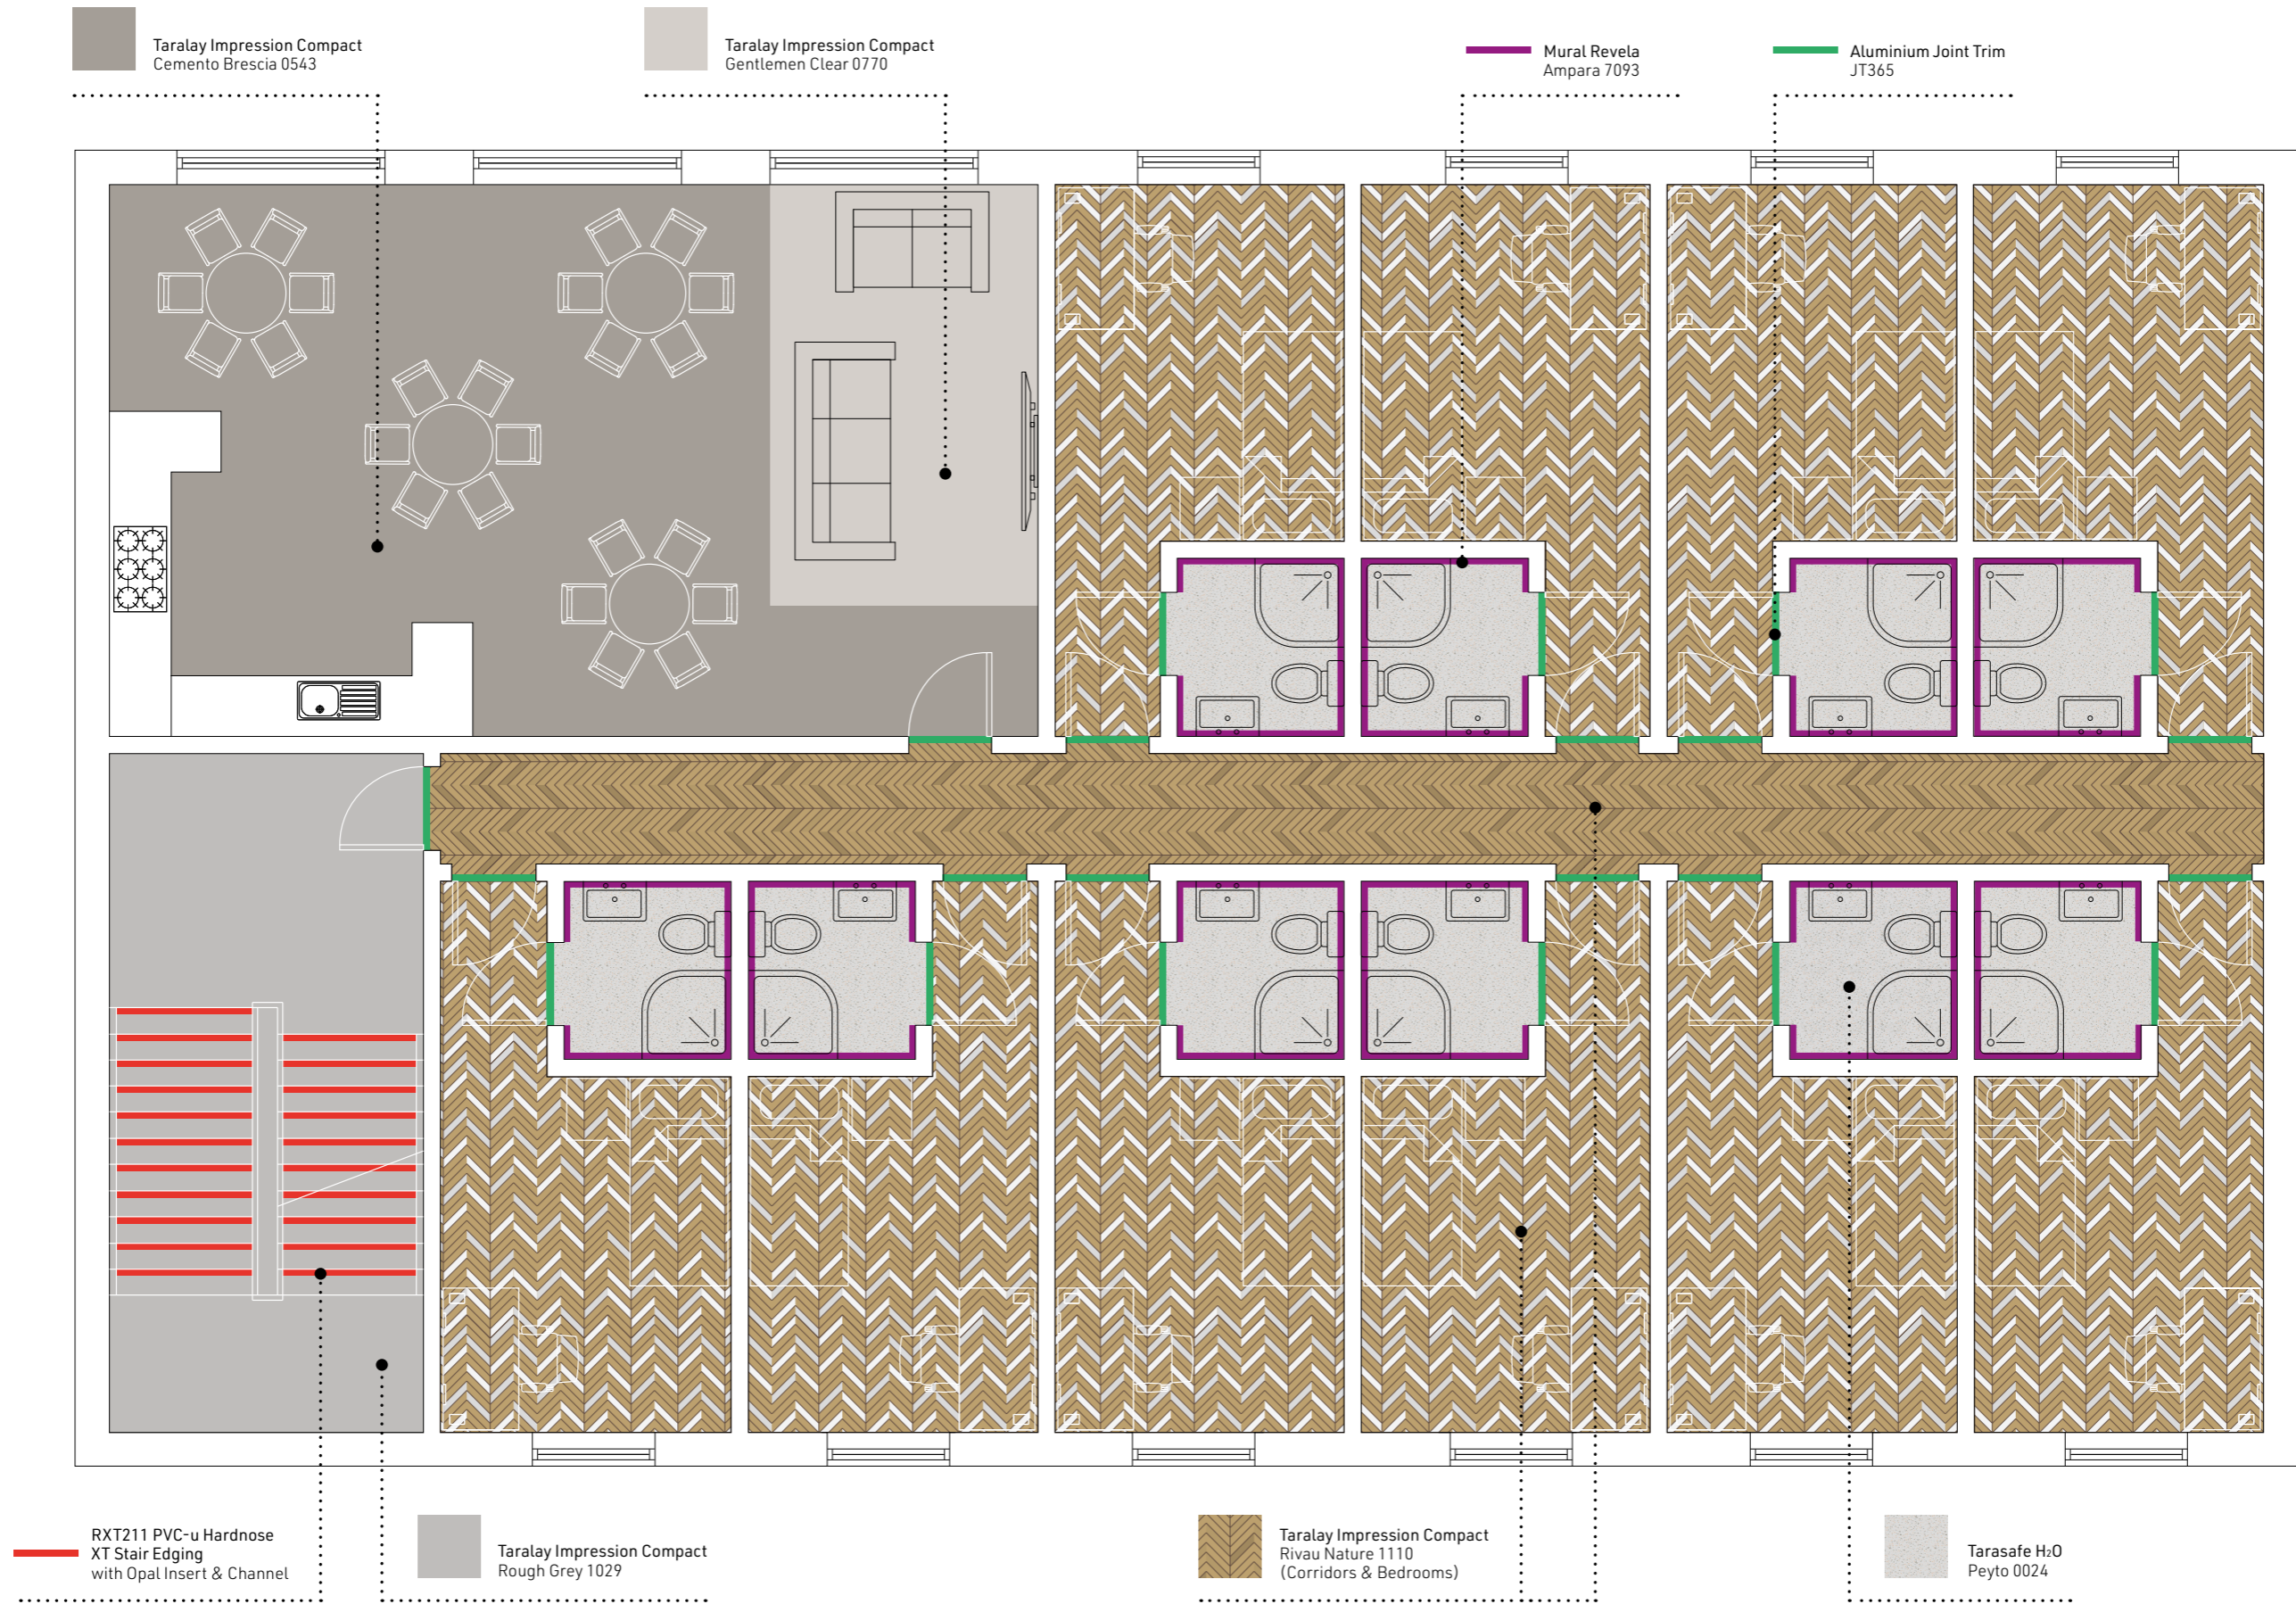

Gerflor

GRADUS

Interactive Floor Plan - Student Accommodation

Proposal C

Proposal C

Taralay Impression Compact
Cemento Brescia 0543

Taralay Impression Compact
Gentlemen Clear 0770

Mural Revela
Ampara 7093

Aluminium Joint Trim
JT365

RXT211 PVC-u Hardnose
XT Stair Edging
with Opal Insert & Channel

Taralay Impression Compact
Rough Grey 1029

Taralay Impression Compact
Rivau Nature 1110
(Corridors & Bedrooms)

Tarasafe H:0
Peyto 0024

Taralay Impression Compact Rivau Nature 1110 LRV 30.00

Installation example

Taralay Impression Compact
Gentlemen Clear 0770 LRV 46.20

Installation example

Taralay Impression Compact
Cemento Brescia 0543 LRV 32.50

[Click for further information](#)

[Click for further information](#)

[Back to Floor Plan](#)

Taralay Impression Compact Rough Grey 1029 LRV 34.20

Installation example

[Back to Floor Plan](#)

Tarasafe H₂O Peyto 0024 LRV 43.70