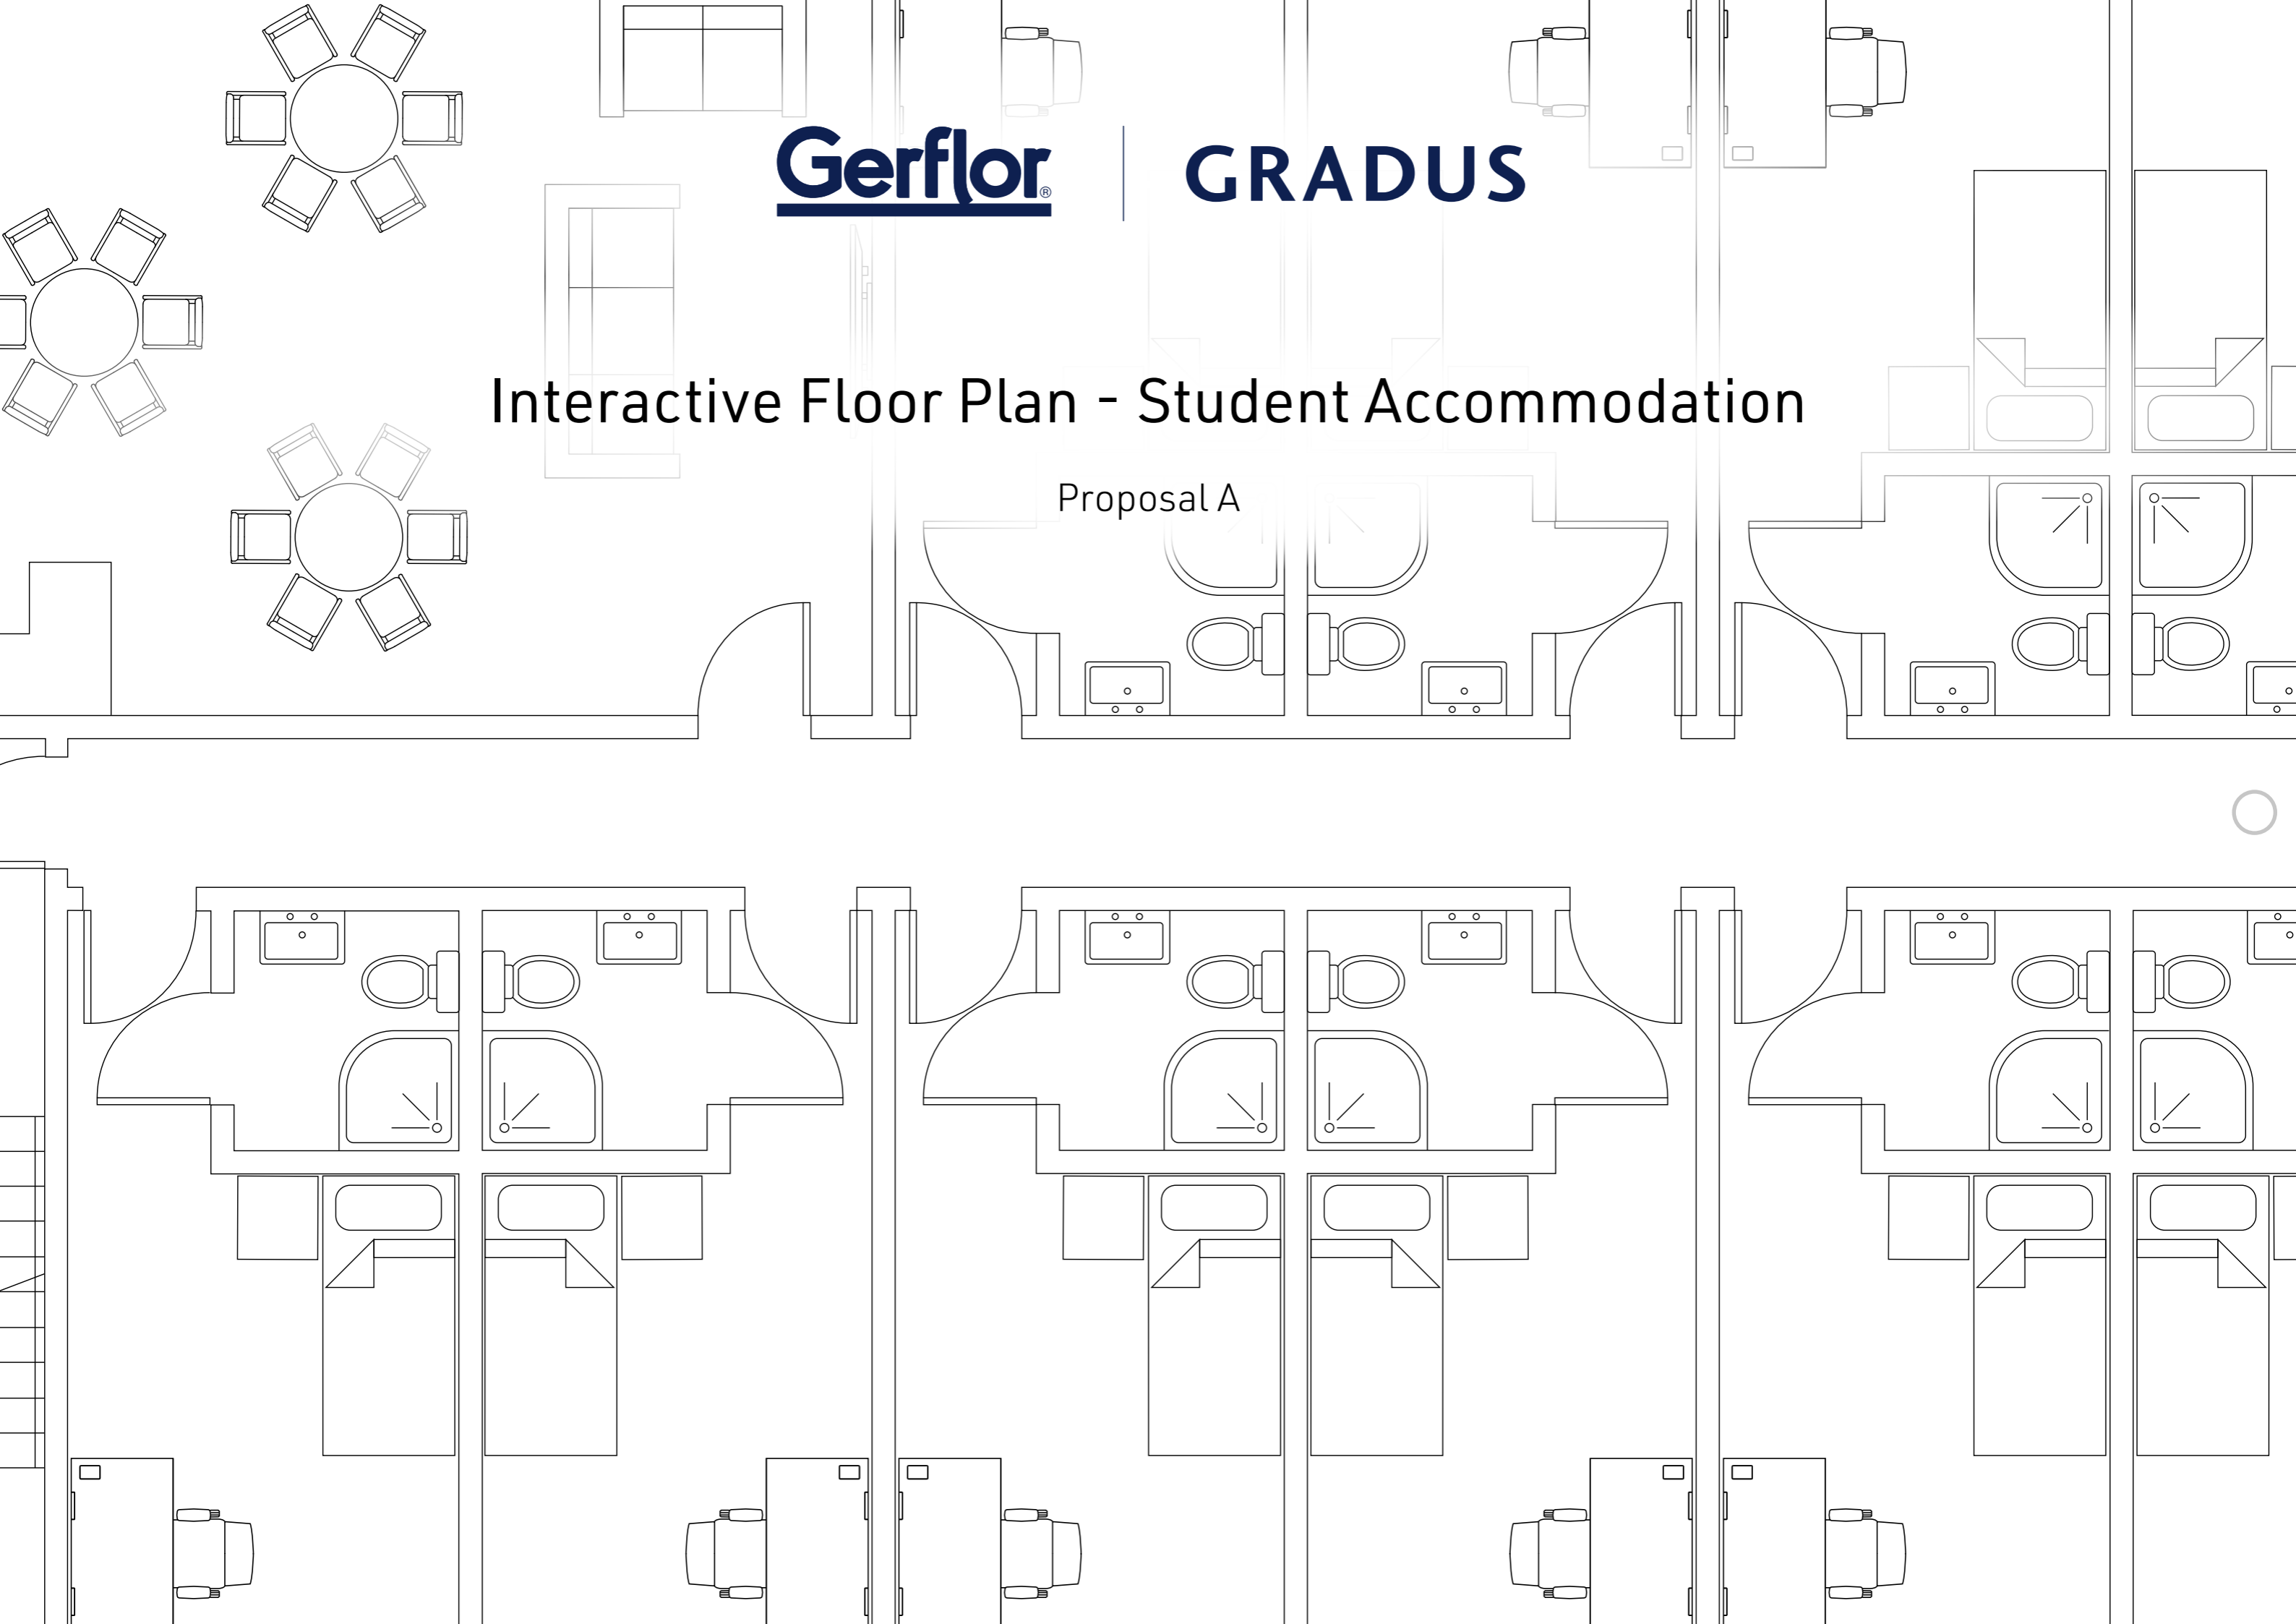

**Gerflor**

**GRADUS**

# Interactive Floor Plan - Student Accommodation

Proposal A

Proposal A

Creation 55 Zen Twist 1417 LRV 44.00

Installation example

[Back to Floor Plan](#)

Creation 70 Zen Twist 1417 LRV 44.00

Installation example

[Back to Floor Plan](#)

[Click for further information](#)

Creation 55 Zen Bloom Uni Clear 1482 LRV 45.10

Installation example

[Back to Floor Plan](#)

[Click for further information](#)

Tarasafe H2O Eacham 0031 LRV 34.30