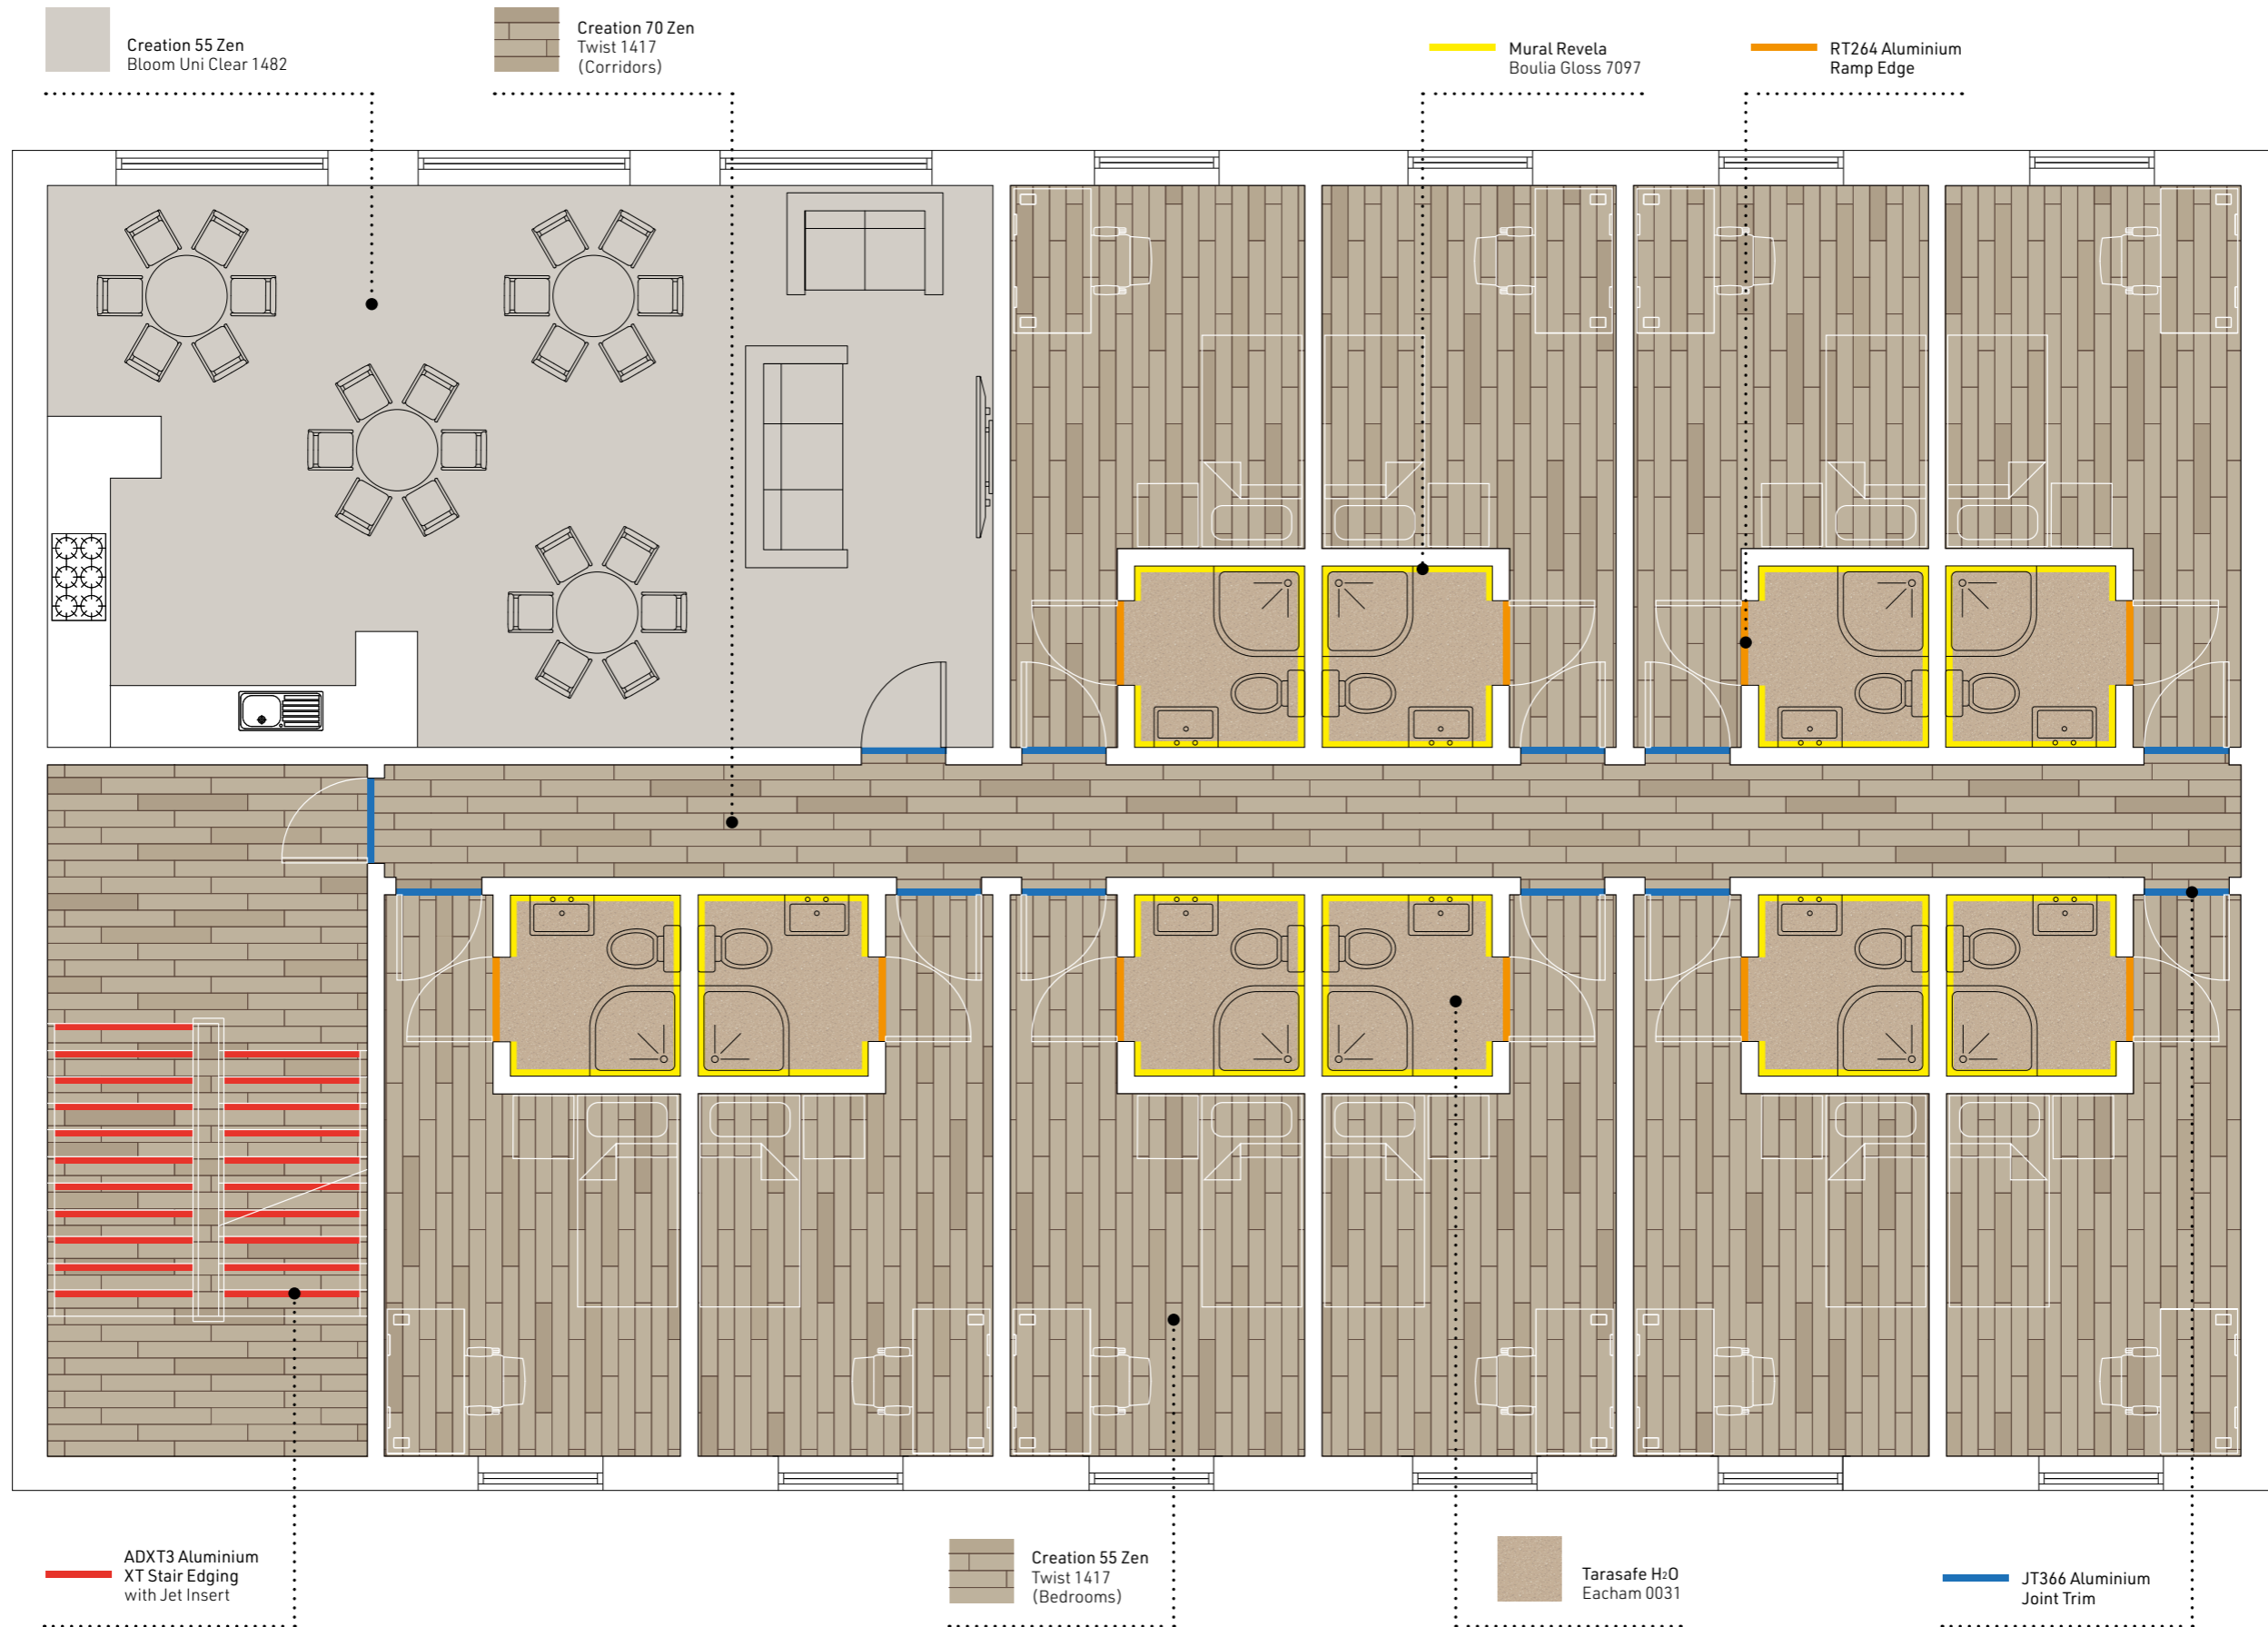

**Gerflor**

**GRADUS**

# Interactive Floor Plan - Student Accommodation

Proposal A

Proposal A

Creation 55 Zen Twist 1417 LRV 44.00

Installation example

[Back to Floor Plan](#)

Creation 70 Zen Twist 1417 LRV 44.00

Installation example

[Back to Floor Plan](#)

[Click for further information](#)

Creation 55 Zen Bloom Uni Clear 1482 LRV 45.10

Installation example

[Back to Floor Plan](#)

[Click for further information](#)

Tarasafe H2O Eacham 0031 LRV 34.30

Installation example

Mural Revela Boulia Gloss 7097 LRV 49.20

[Click for further information](#)

[Click for further information](#)

[Back to Floor Plan](#)

XT Stair Edgings

XT Range

ADXT3