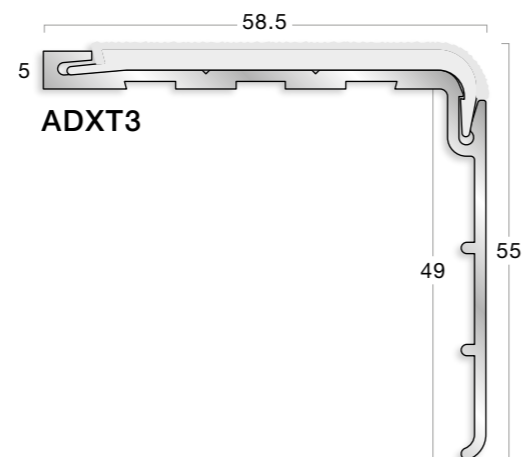

Installation example

Mural Revela Boulia Gloss 7097 LRV 49.20

[Click for further information](#)

[Click for further information](#)

[Back to Floor Plan](#)

XT Stair Edgings

XT Range

ADXT3

Insert

Jet  
LRV 4.56 NCS S 8502-B

[Back to Floor Plan](#)

[Click for further information](#)

**Ramp Edges - Aluminium**

RT264

[Back to Floor Plan](#)

**Joint Trim - Aluminium**