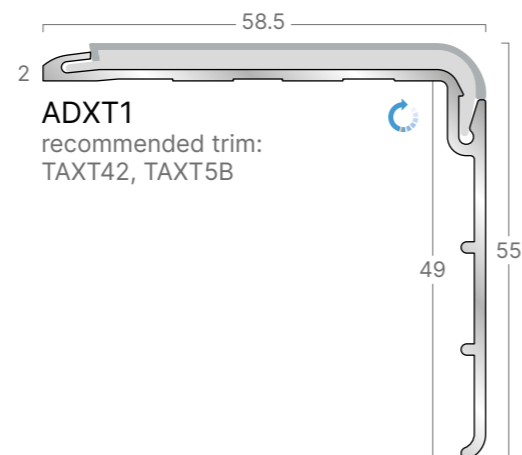

[Click for further information](#)

[Click for further information](#)

[Back to Floor Plan](#)

Creation 30 Dryback Lounge Oak Beige 1272 LRV 33.90

Installation example

[Back to Floor Plan](#)

Creation 70 Dryback Lounge Oak Beige 1272 LRV 33.90

Installation example

[Back to Floor Plan](#)

[Click for further information](#)

Tarasafe H₂O Peyto 0024 LRV 43.70

Installation example

Mural Revela Derby Gloss 7059 LRV 66.90

[Click for further information](#)

[Click for further information](#)

XT Stair Edgings

XT Range

Insert

Oatmeal
LRV 68 NCS S 1005 - Y20R

[Back to Floor Plan](#)

[Click for further information](#)

Joint Trim - Aluminium