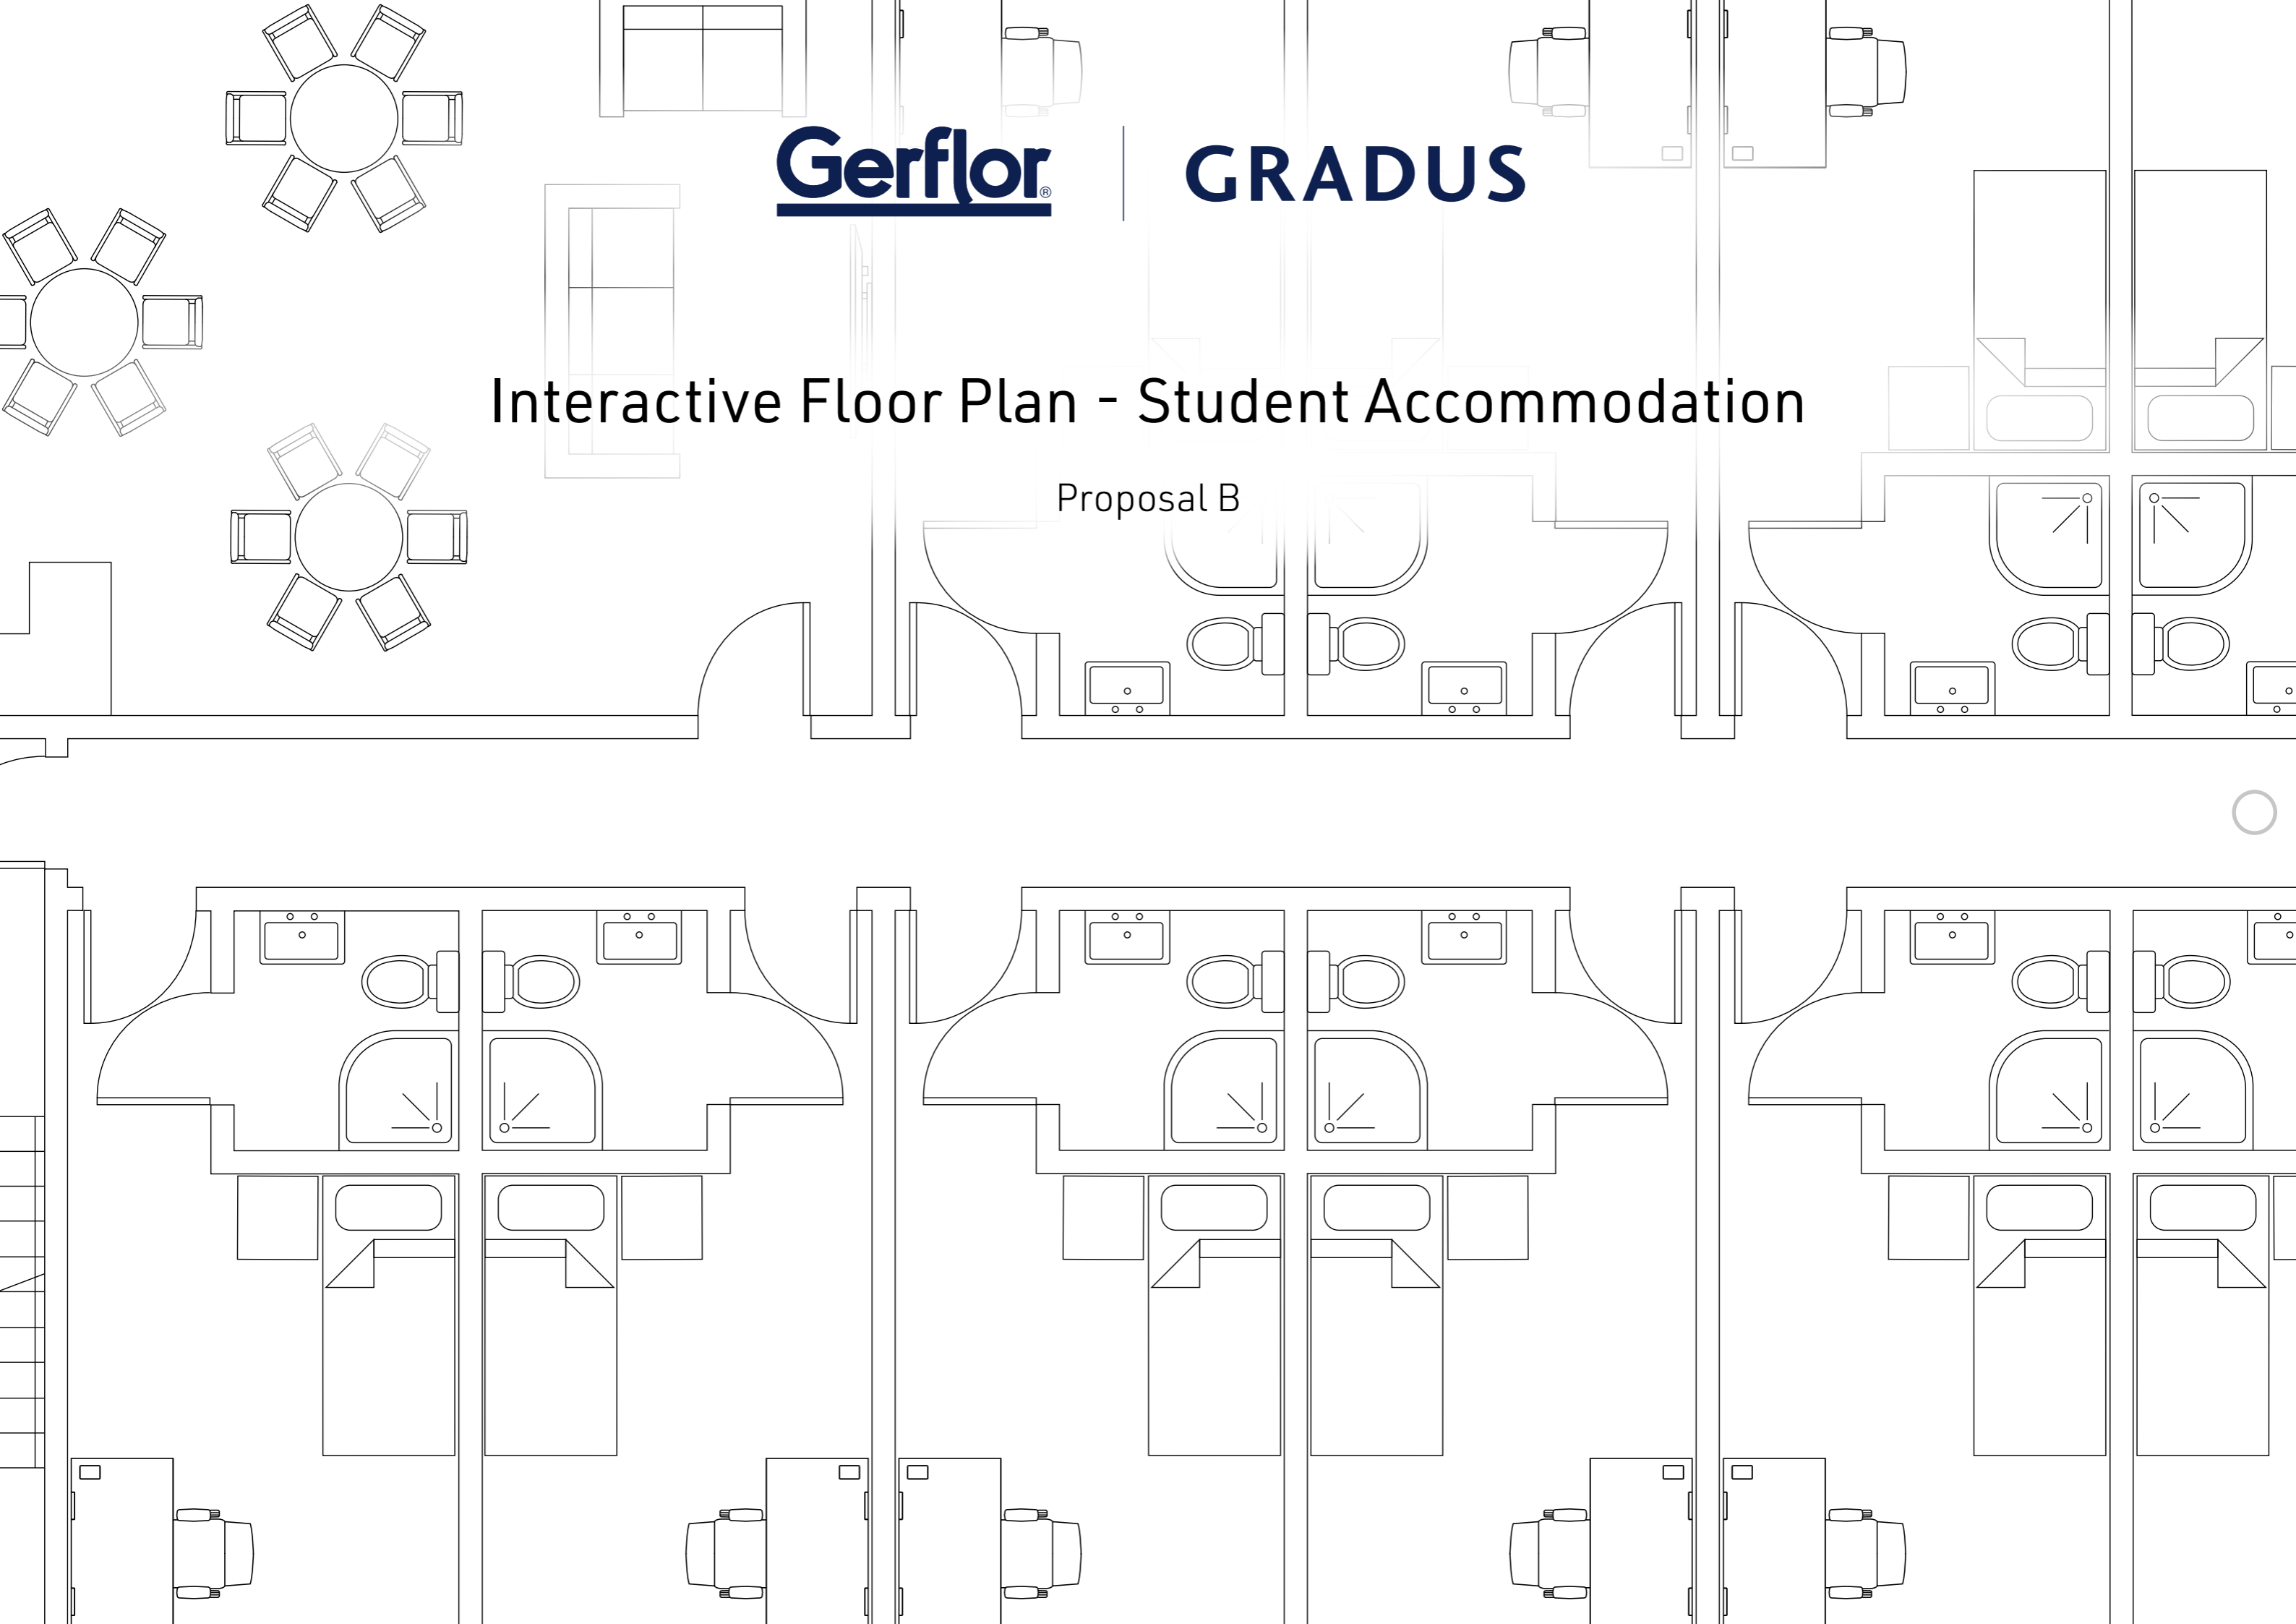

Gerflor

GRADUS

Interactive Floor Plan - Student Accommodation

Proposal B

Proposal B

Creation 55 Dryback
Lounge Oak Beige 1272 LRV 33.90

Installation example

Creation 55 Dryback
Curton Stone Clear 1603 LRV 33.90

[Click for further information](#)

[Click for further information](#)

[Back to Floor Plan](#)

Creation 30 Dryback Lounge Oak Beige 1272 LRV 33.90

Installation example

[Back to Floor Plan](#)

Creation 70 Dryback Lounge Oak Beige 1272 LRV 33.90

Installation example

[Back to Floor Plan](#)

[Click for further information](#)

Tarasafe H₂O Peyto 0024 LRV 43.70

Installation example

Mural Revela Derby Gloss 7059 LRV 66.90

[Click for further information](#)