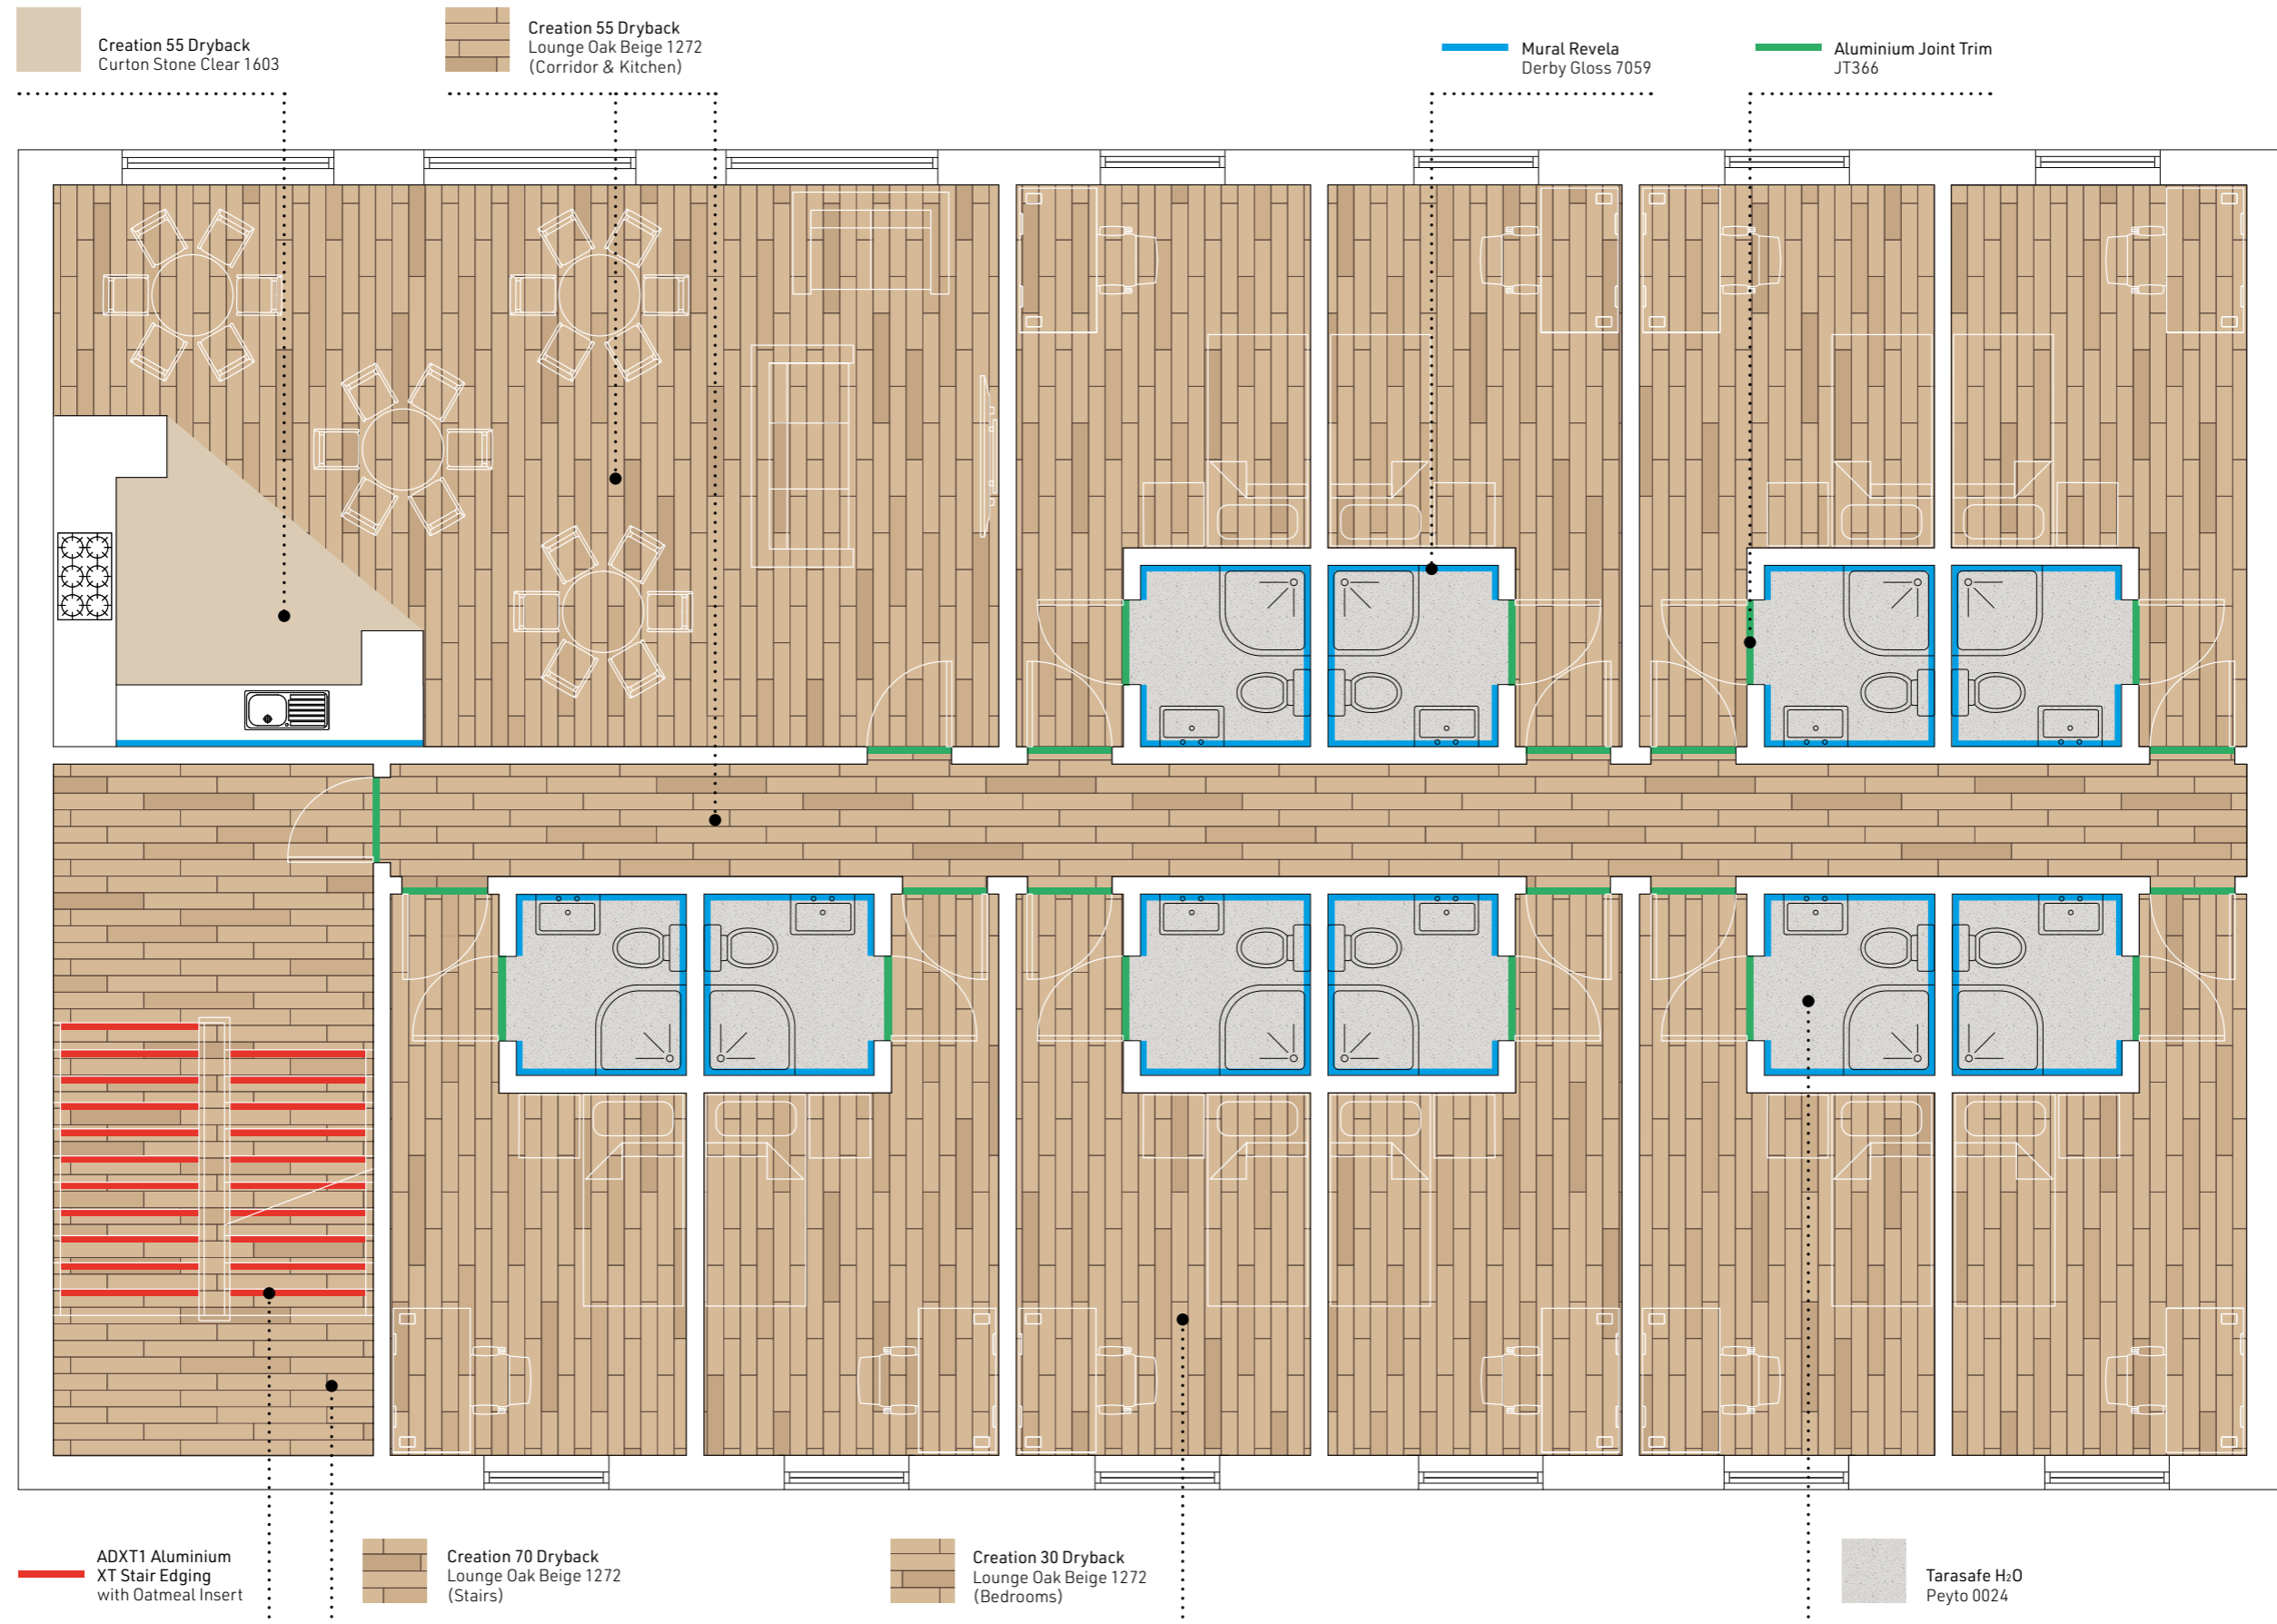

Gerflor

GRADUS

Interactive Floor Plan - Student Accommodation

Proposal B

Proposal B

Creation 55 Dryback
Lounge Oak Beige 1272 LRV 33.90

Installation example

Creation 55 Dryback
Curton Stone Clear 1603 LRV 33.90

[Click for further information](#)

[Click for further information](#)

[Back to Floor Plan](#)

Creation 30 Dryback Lounge Oak Beige 1272 LRV 33.90

Installation example

[Back to Floor Plan](#)

Creation 70 Dryback Lounge Oak Beige 1272 LRV 33.90

Installation example

[Back to Floor Plan](#)

[Click for further information](#)

Tarasafe H₂O Peyto 0024 LRV 43.70

Installation example

Mural Revela Derby Gloss 7059 LRV 66.90

[Click for further information](#)

[Click for further information](#)

XT Stair Edgings

XT Range

Insert

Oatmeal
LRV 68 NCS S 1005 - Y20R

[Back to Floor Plan](#)

[Click for further information](#)

Joint Trim - Aluminium