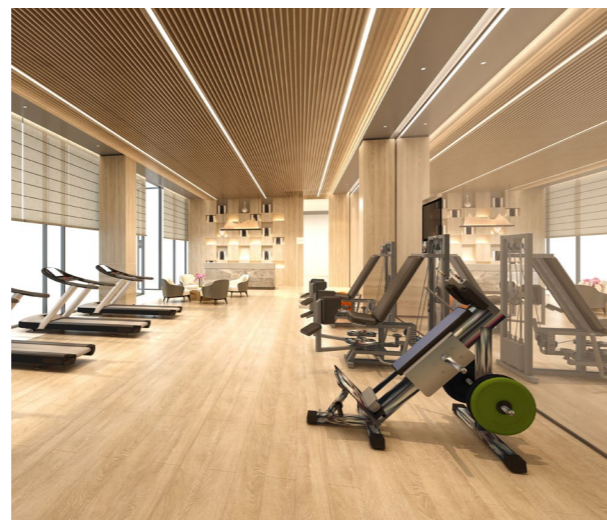

Gradus LED Lighting Systems

Surface mounted, recessed and plaster-in Aluminium profiles for creating a decorative lighting effect or a mood lighting solution that is sure to create a real "wow" factor.

[Full colour options](#)