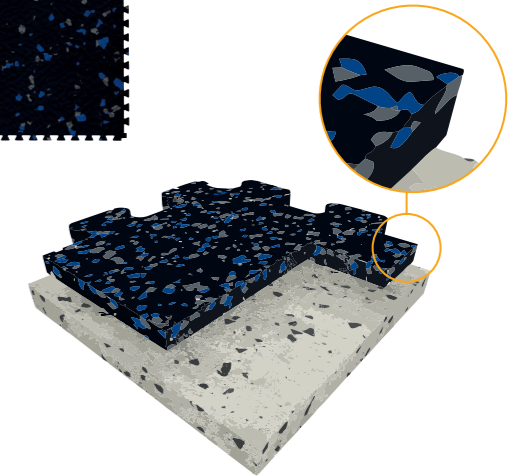

Wall Protection - Corner Guards

Made from durable materials like rubber, PVC-u, or stainless steel, they prevent chips, scuffs, and impact dents while maintaining a professional appearance.

[See more](#)