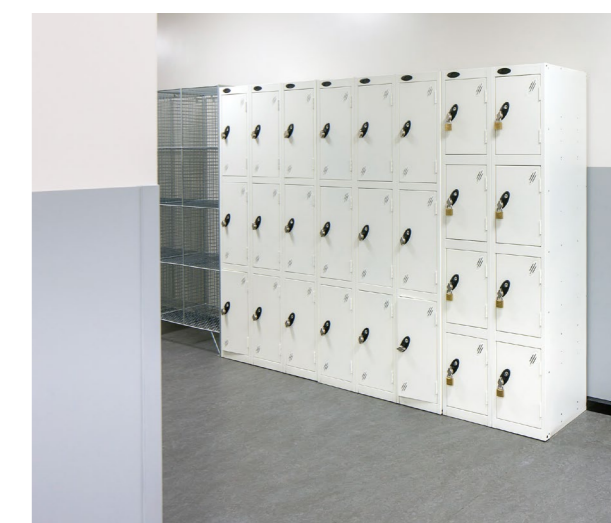

Wall Protection - Corner Guards

Corners are one of the most vulnerable areas of a building and Gradus PVC-u corner guards are available in a variety of styles and heights to suit any protection requirement.

[Full colour options](#)