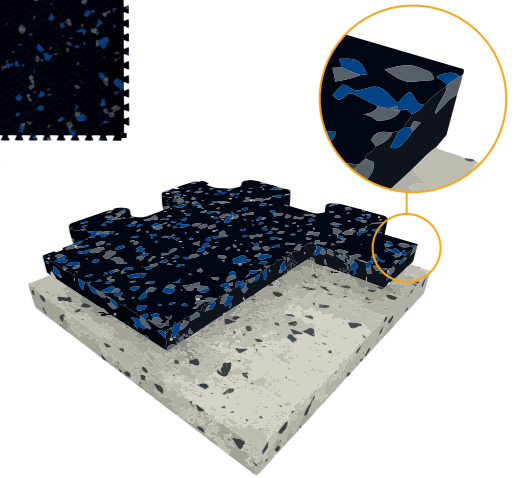

Rubber Flooring - Powershock 80

Thanks to its unique vulcanised rubber surface, Powershock 80 does not show marks. The interlocking system makes the loose installation extremely easy. [See more](#)