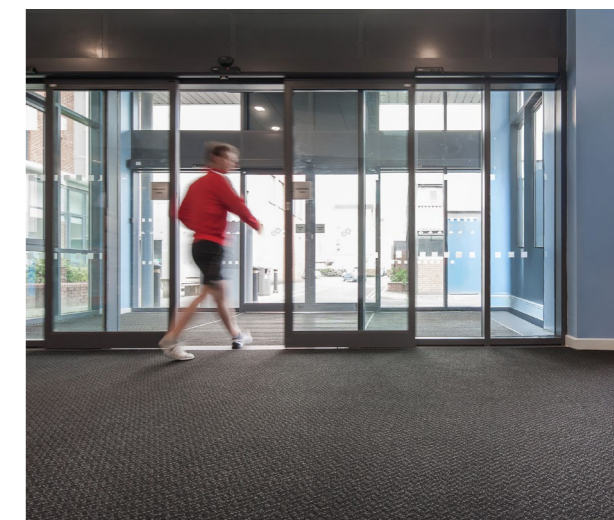

Barrier Matting - Esplanade 6000

Effectively absorbs dirt and moisture in areas with medium to heavy foot and wheeled traffic. Offered in a variety of ECONYL recycled nylon wipers and mill finish or bronze anodised aluminium.

[Full colour options](#)