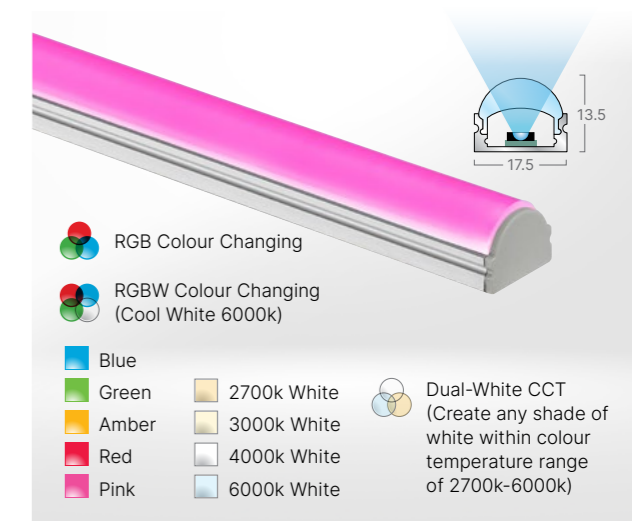

ALS/OL Optic Lens - [click here](#)