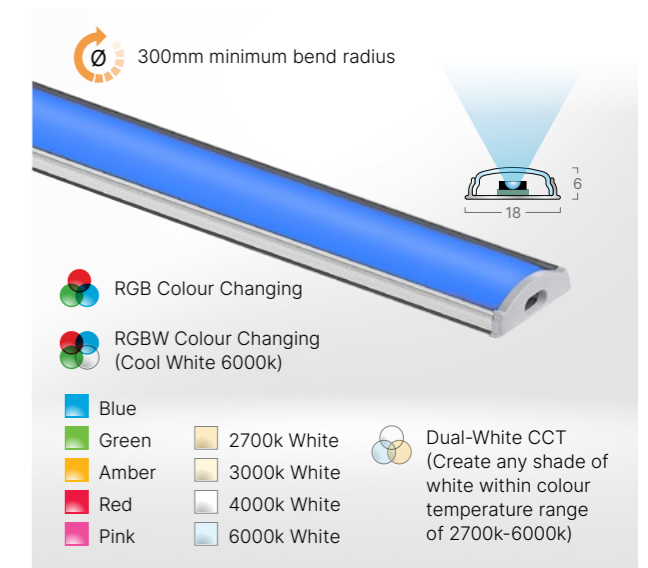

ALS/B Bendable - [click here](#)