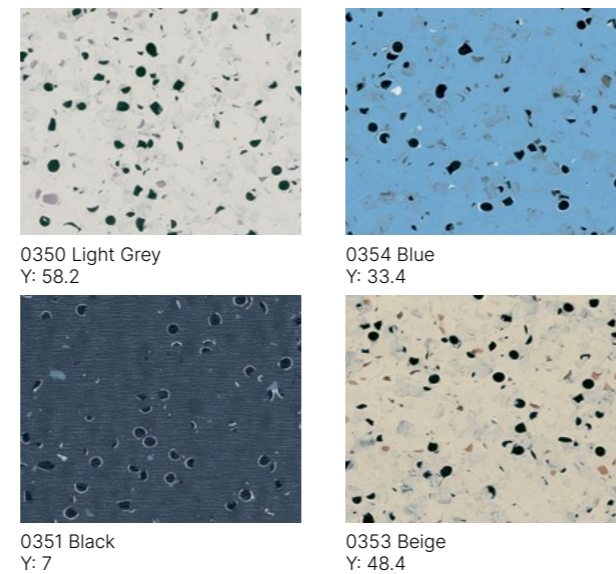

ESD Flooring – GTI EL5 Connect

Electro-conductive tiles featuring dovetail edges for fast installation and repair, with resistance of $5 \times 10^4 \leq Rt \leq 10^6 \Omega$ (EN 1081) for optimal ESD protection.