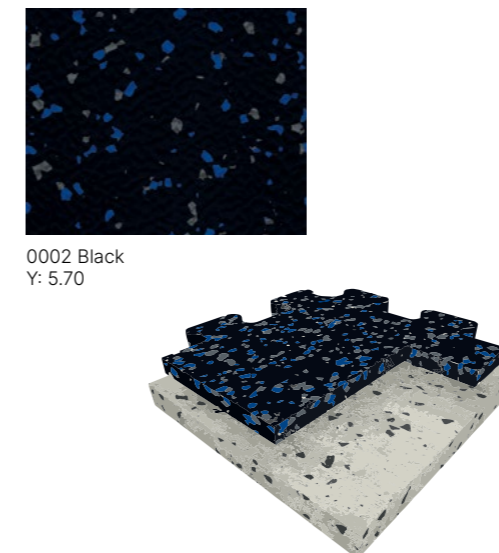

Server Rooms

Server rooms require specialist flooring to protect sensitive equipment. ESD Flooring provides electro-conductive surfaces that safely manage electrostatic charges, ensuring a controlled environment and reducing the risk of damage to critical IT infrastructure.

ESD Flooring – Mipolam Robust EL7

Static-dissipative vinyl for server rooms that is available in sheet and tile formats with marbled designs and resistance of $10^6 \leq Rt \leq 10^8 \Omega$ (EN 1081).

ESD Flooring – GTI EL5 Connect

Electro-conductive tiles featuring dovetail edges for fast installation and repair, with resistance of $5 \times 10^4 \leq Rt \leq 10^6 \Omega$ (EN 1081) for optimal ESD protection.

Gym & Exercise Studios

Offices with gym spaces and exercise studios need specialist flooring that withstands heavy use from free weights, cardio machines and multifunctional activities like yoga and pilates. Gerflor deliver durable, safe and comfortable floorcoverings specially designed for high-performance fitness environments.

Gym Flooring – Powershock 80

Shock-absorbent and sound-insulating, Powershock 80 is ideal for cardio zones and free-weights areas, delivering durability and comfort for high-impact gym environments.

Sports Flooring – Taraflex Evolution SL

P1 sports floor that combines comfort and safety and is ideal for a diverse range of activities. Made using 81% natural or recycled content in a loose lay format for easy reuse.

To see the full range - [click here](#)

To see the full range - [click here](#)

Powershock 80 - [click here](#)

To see the full range - [click here](#)