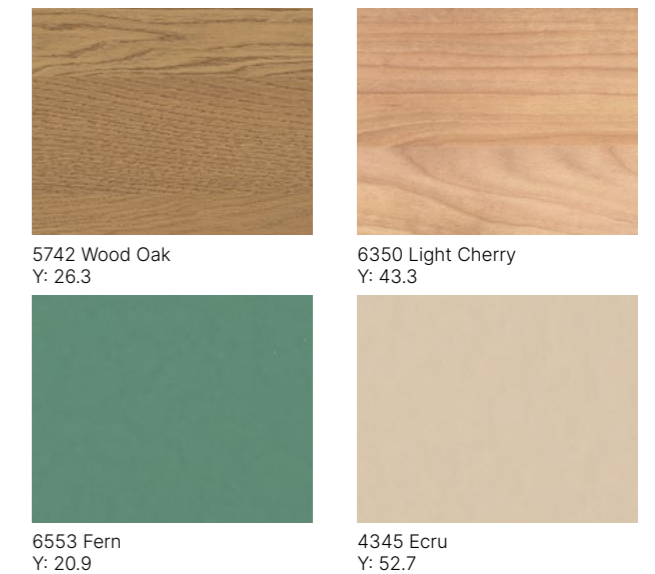

Sports Flooring – Taraflex Evolution SL

P1 sports floor that combines comfort and safety and is ideal for a diverse range of activities. Made using 81% natural or recycled content in a loose lay format for easy reuse.