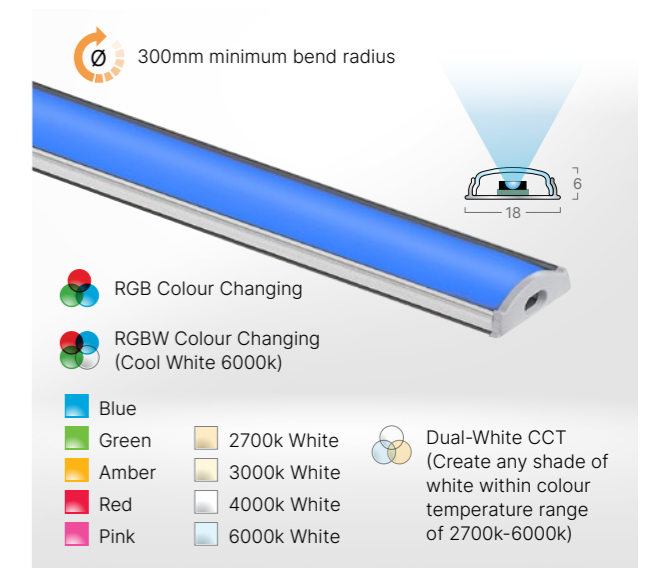

ALS/B Bendable - [click here](#)