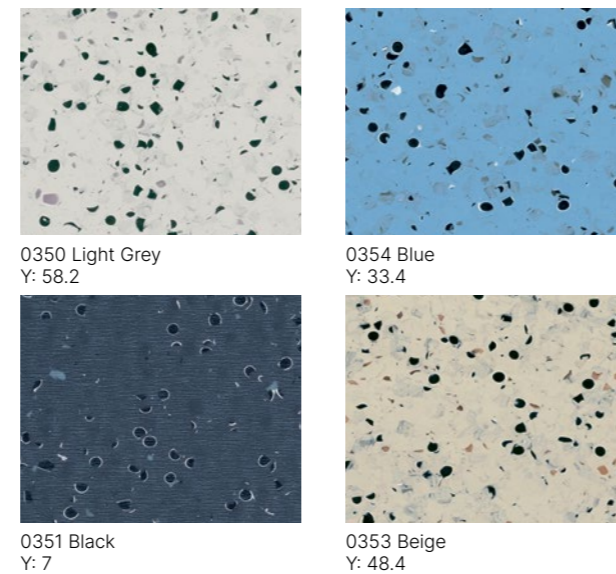

ESD Flooring – GTI EL5 Connect

Electro-conductive tiles featuring dovetail edges for fast installation and repair, with resistance of $5 \times 10^4 \leq Rt \leq 10^6 \Omega$ (EN 1081) for optimal ESD protection.