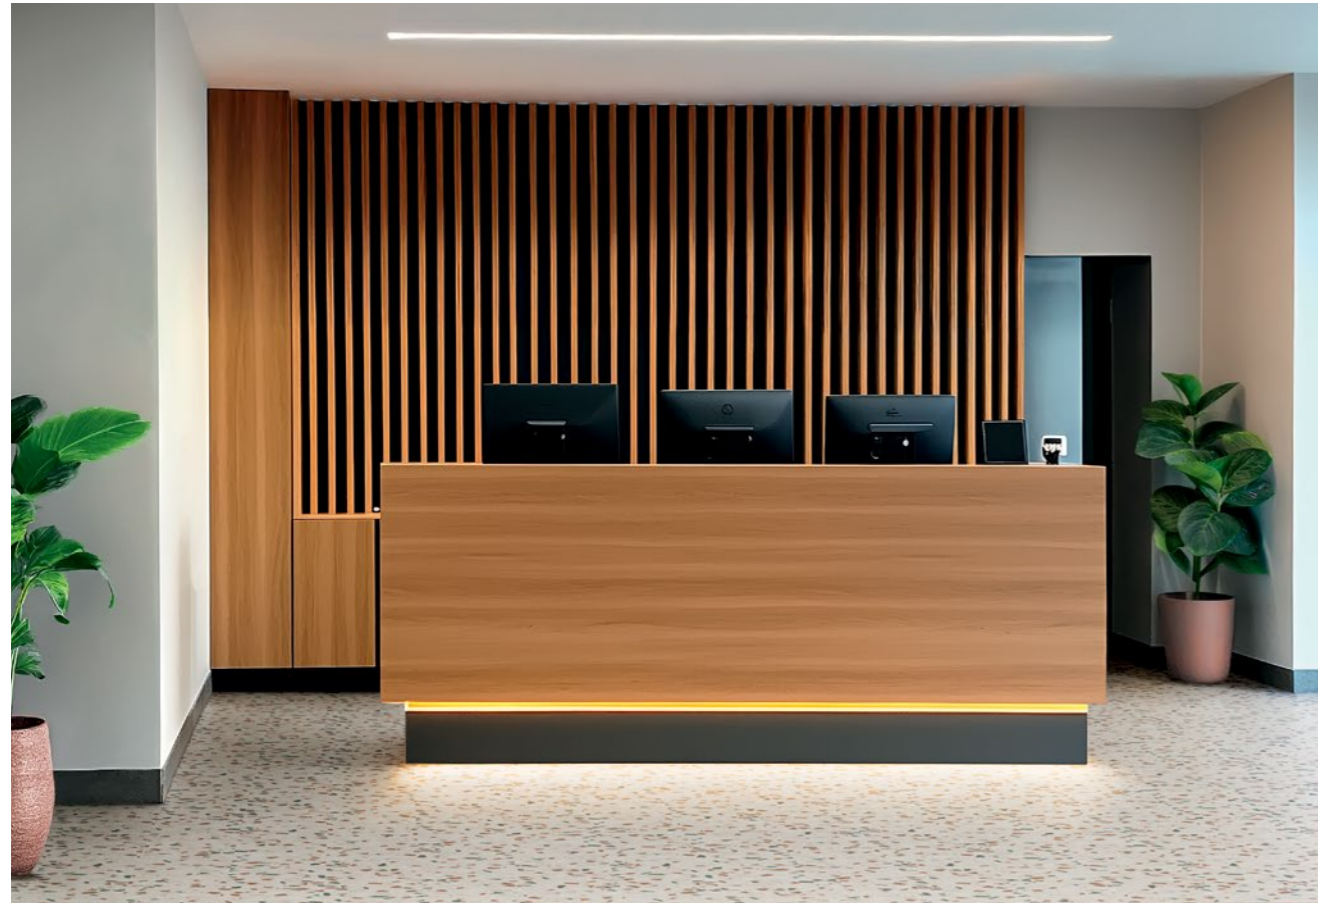

Welcome employees and visitors with a safe, accessible entrance using Barrier Matting to remove and retain dirt and moisture, reducing slips, maintenance costs and extending the lifespan of surrounding floorcoverings. Pair with realistic wood or mineral LVT and custom printed Wall Cladding for a clean, branded and lasting entrance.