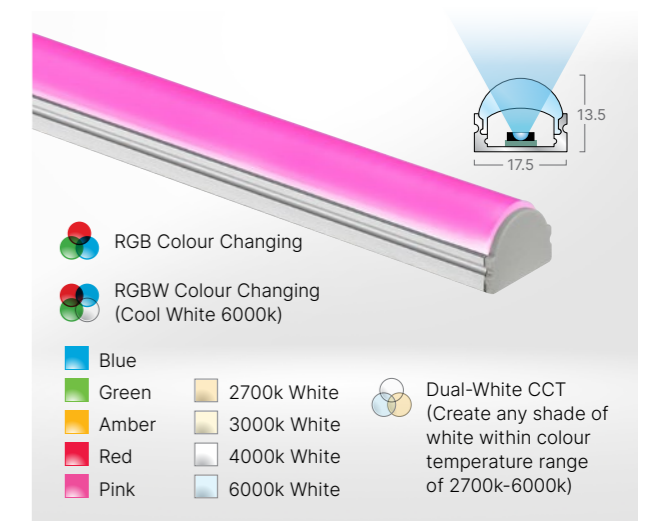

ALS/OL Optic Lens - [click here](#)