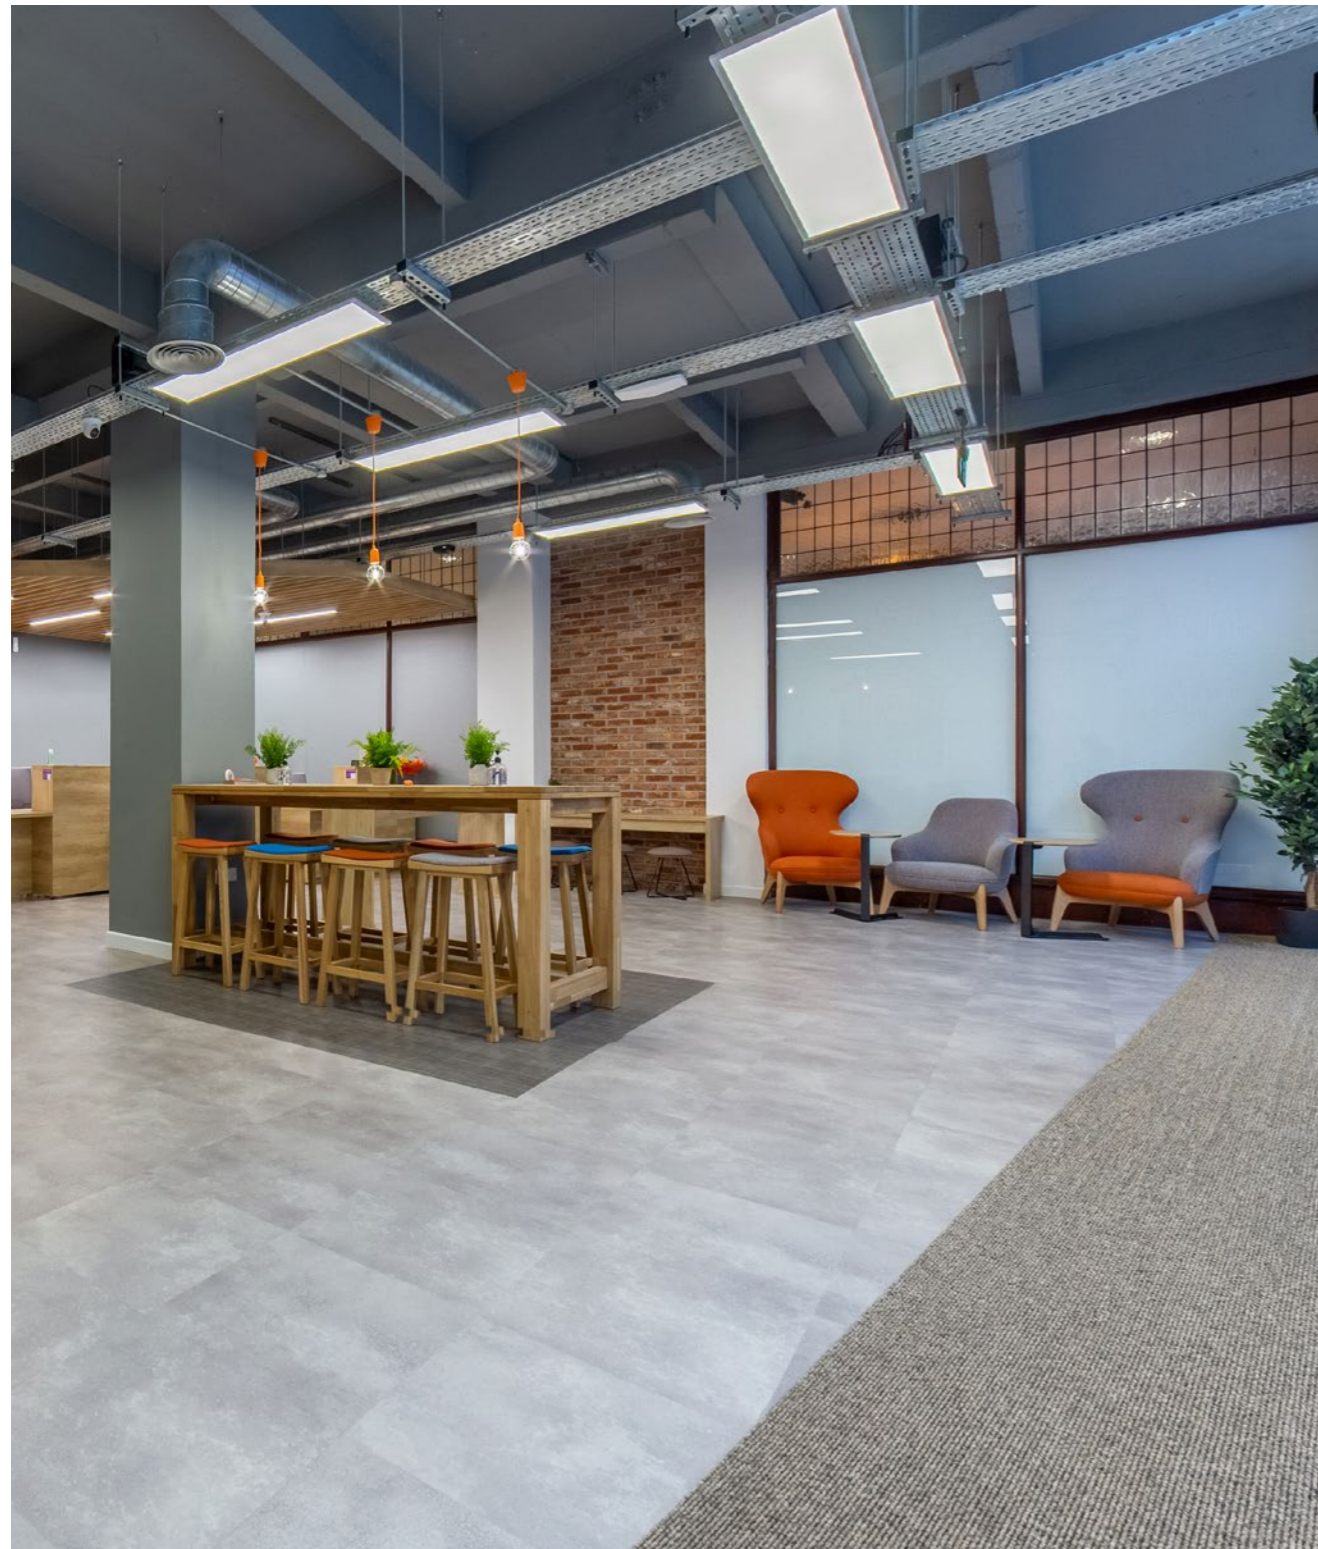

0232 Mercury
Y: 21.3

0236 Sun
Y: 35.8

0243 Space
Y: 22.1

0241 Green Flash
Y: 23

To find out more - [click here](#)

Breakout Spaces

Breakout spaces offer informal, multi-purpose areas for working and interacting. Combine textured Carpet Tiles with Acoustic LVT in realistic wood or stone designs for a natural and comfortable area. Add Architectural LED Lighting for subtle, glare-free illumination that enhances ambiance and supports a calm environment.