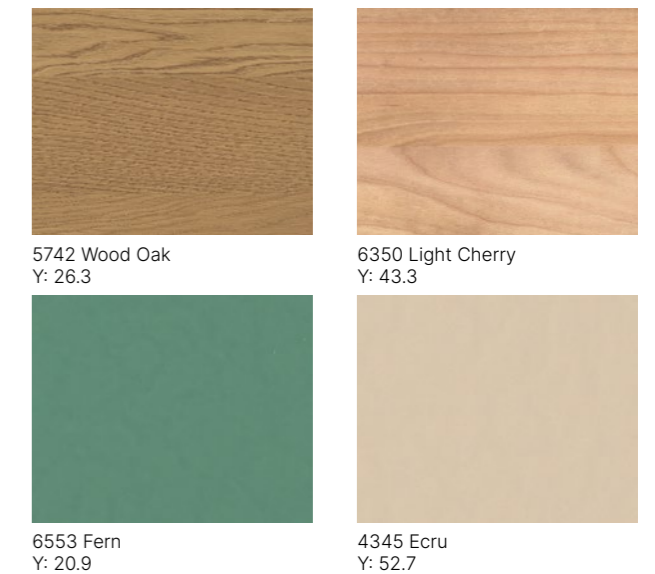

Sports Flooring – Taraflex Evolution SL

P1 sports floor that combines comfort and safety and is ideal for a diverse range of activities. Made using 81% natural or recycled content in a loose lay format for easy reuse.