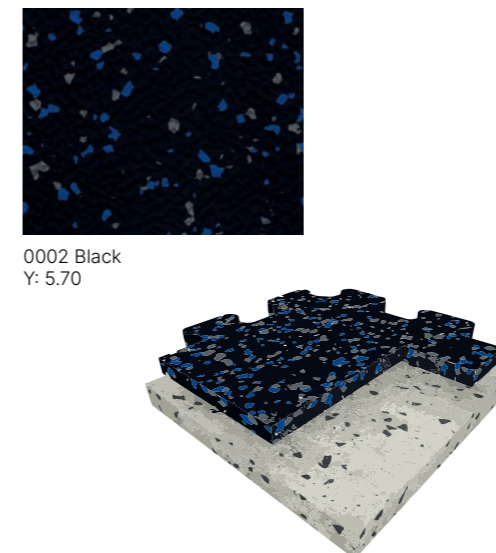

Server Rooms

Server rooms require specialist flooring to protect sensitive equipment. ESD Flooring provides electro-conductive surfaces that safely manage electrostatic charges, ensuring a controlled environment and reducing the risk of damage to critical IT infrastructure.

ESD Flooring – Mipolam Robust EL7

Static-dissipative vinyl for server rooms that is available in sheet and tile formats with marbled designs and resistance of $10^6 \leq Rt \leq 10^8 \Omega$ (EN 1081).

ESD Flooring – GTI EL5 Connect

Electro-conductive tiles featuring dovetail edges for fast installation and repair, with resistance of $5 \times 10^4 \leq Rt \leq 10^6 \Omega$ (EN 1081) for optimal ESD protection.

Gym & Exercise Studios

Offices with gym spaces and exercise studios need specialist flooring that withstands heavy use from free weights, cardio machines and multifunctional activities like yoga and pilates. Gerflor deliver durable, safe and comfortable floorcoverings specially designed for high-performance fitness environments.

Gym Flooring – Powershock 80

Shock-absorbent and sound-insulating, Powershock 80 is ideal for cardio zones and free-weights areas, delivering durability and comfort for high-impact gym environments.

Sports Flooring – Taraflex Evolution SL

P1 sports floor that combines comfort and safety and is ideal for a diverse range of activities. Made using 81% natural or recycled content in a loose lay format for easy reuse.

To see the full range - [click here](#)

To see the full range - [click here](#)

Powershock 80 - [click here](#)

To see the full range - [click here](#)