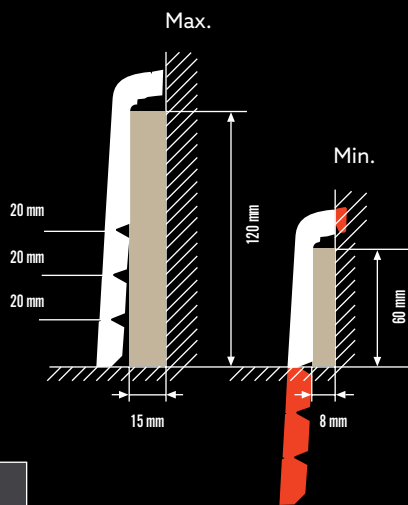

5947

• Packaging: 5 x 2,2 m

5948

COVER SKIRTING

- Thickness of associated flooring: All thicknesses.
- Description: MDF skirting with a highly resistant paper overlay providing a finish without having to remove existing skirting. Precut for heights of 60/80/100 and 120 mm.
- Packaging: 1 x 2.2 m.