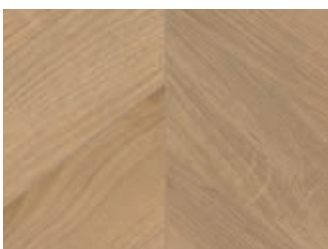

## New innovative designs at the service of Taraflex® Multi-Use

- We have made the most of the talent of our artistic direction to offer you new designs, in line with current trends : herringbones for a modern look inspired by noble materials and concrete for an industrial and urban touch.
- Their masking power make them ideal for multi-purpose applications !

## Overturn the sports codes thanks to these 6 exclusive designs

Pure Concrete

Pure Concrete Lagoon

Pure Concrete Dark

Pure Concrete Blue

Natural Herringbone

Golden Herringbone