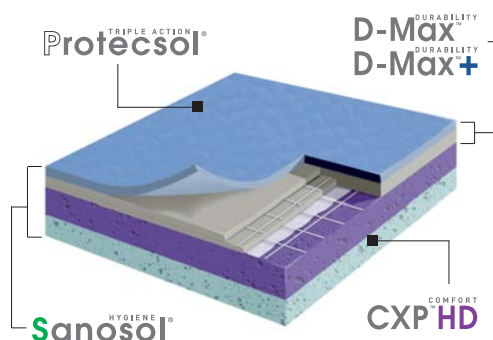

Technical Properties

Product Description	Taraflex™ Sport M Evolution
Surface treatment	Triple-Action ProtecSol®
Surface complex	D-Max™ / D-Max+™
Foam backing	Double Density CXP HD™
Thickness EN 428	7.0mm
Weight EN 430	4.6kg/m²
Length EN 426	29m Max
Width EN 426	1.5m
Sports Characteristics	
Shock Absorption EN 14808	P1
Vertical Deformation EN 14809	≤2mm
Energy Return NF P 90 203	>3.1m/s
Sliding Coefficient EN 13036-4	80 to 110
Ball Bounce EN 12235	>90%
Ball Speed (Pace) UEFA	-
Ball Speed NF EN 13865 ITF	-
Technical Characteristics	
Abrasion Resistance EN ISO 5470-1	≤350mg
Impact Resistance EN 1517	>8N/m
Indentation Resistance EN 1516	≤0.5mm
Classification	
Fire EN 13501-1	Cfls1
Anti-bacterial & fungicidal treatment	Sanosol®