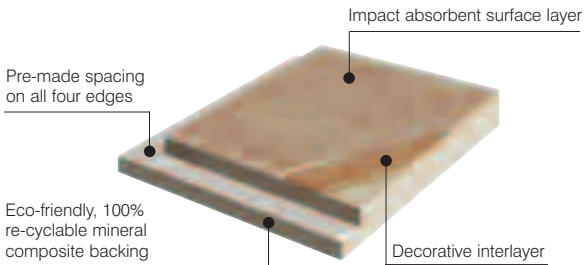

- slip resistant

The surface has a high (R10) commercial slip resistant rating. While this does not mean you will not fall it is far less likely.

- stain free & scratch resistant

The special treated surface means that stains such as grease, biro, felt tip pen can be quickly and easily removed by simply rubbing with Caralium cleaner and then rinsed with a small amount of clean water.

- highly durable & impact resistant surface

Due to Caraliums tough surface, it will not crack or break unlike ceramic tiles even if heavy objects are dropped on it.