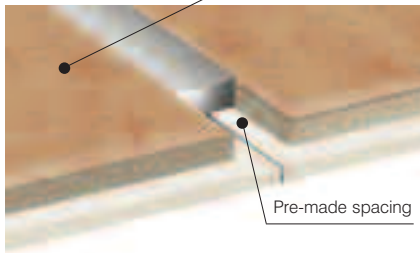

- hygienic & easy to clean
- quiet underfoot making for a quieter home

Has effective sound deadening qualities. It does not magnify sound like ceramic or laminate floors.

- completely waterproof from above & below
- easy to fit
  - The tile can be cut with a sharp DIY knife
  - It is light. About half the weight of an equivalent ceramic floor tile.

Hardwearing slip resistant surface treatment

Pre-made spacing