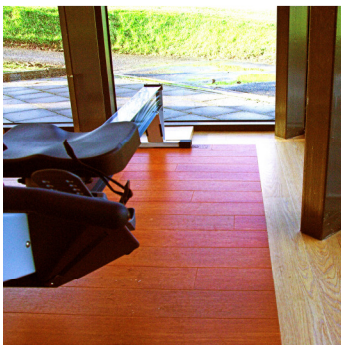

Gerflor's high quality Creation Wood flooring was the ideal choice as it combines a classic look with a tough-wearing, easy-to-clean surface.

"Gerflor was able to provide the assurances we needed about the durability and long-lasting nature of the vinyl flooring. I looked at a lot of other gyms and felt the wood effect gave a clean, professional look as well as a great 'wow' factor," said Dean.

As well as looking good, the new vinyl flooring is capable of withstanding regular traffic with a constant flow of people whenever the gym is open. A lot of heavy training and gym equipment also sits on the Creation Wood surface.

The 2.5mm thick vinyl tiles feature a transparent wear layer which is 0.7mm thick, a film containing the design pattern and a compact underlayer. The tiles are compressed and grained at high pressure.

Gerflor's polyurethane surface treatment (PUR) ensures easy maintenance and long-lasting protection. Creation Wood is specifically designed for heavy duty, high traffic areas including retail, residential, leisure and office environments.

"Maintenance is easy; the floor is cleaned and mopped daily," confirmed Bennett.

PHOTO CAPTION

Members of China Fleet Country Club in Saltash, Cornwall, are impressed with the classy look of their gym area which features Gerflor's luxury Creation Wood vinyl flooring.

For more information contact: Alison Relf, Taylor Alden. Tel: 020 8543 3866 email:

alison@tayloralden.co.uk