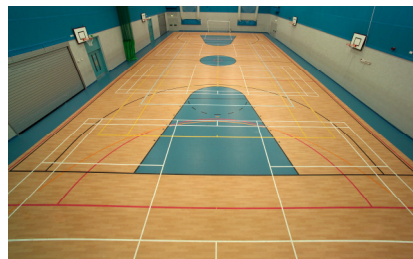

Taraflex is the world's leading brand of indoor sports flooring for new and refurbished gymnasiums. Gerflor is a recognised flooring supplier to a number of sporting associations.

The sports centre had to meet a number of diverse requirements including use for both sports and non-sporting activities. Martin Henry, Leisure Service Manager for Blaenau Gwent Council noted that: "During the stringent selection process, consideration centred on the performance of the sports floor, the reduction in the risk of sports injuries, underfloor heating performance, the overall lifespan of the product and the cost of maintenance; on all five counts Gerflor's Taraflex Sports M Plus proved a winner."

The variety of activities that are accommodated by the centre are testament to its success. Simon Jennings, Architect for Blaenau Gwent commented: "The floor is now being used for football, badminton, basketball as well as general community and school use."